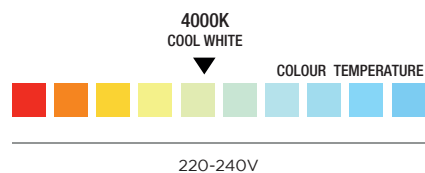

SPECIFICATION

Product code	780961
Fitting	Non-corrosive Fitting
Bulb shape	SMD
Wattage	22W
Equivalent wattage	176W
Lumens	2300lm±5%
Driver included	Yes
Dimmable	No
Beam Angle	120°
Length	670mm
Height	104mm
Depth	70mm
Weight	0.9kg
Lifespan	25,000 Hours
Warranty	3 Years
Energy consumption	22kWh/1000h
Input frequency	50Hz
Energy rating	A+
Material	PC
Packaging	Brown Box
IP Rating	IP65

Voltage	220-240V
Current	0.095A
Power	20.87W
CCT	4000K
Ra	80
Lumens per Watt	104lm/W
Colour tolerance	<6
Power factor	0.9
Hertz	50/60Hz