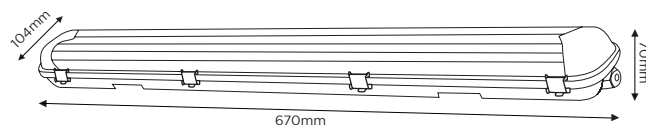

SPECIFICATION

Product code	780961
Fitting	Non-corrosive Fitting
Bulb shape	SMD
Wattage	22W
Equivalent wattage	176W
Lumens	2300lm±5%
Driver included	Yes
Dimmable	No
Beam Angle	120°
Length	670mm
Height	104mm
Depth	70mm
Weight	0.9kg
Lifespan	25,000 Hours
Warranty	3 Years
Energy consumption	22kWh/1000h
Input frequency	50Hz
Energy rating	A+
Material	PC
Packaging	Brown Box
IP Rating	IP65

Voltage	220-240V
Current	0.095A
Power	20.87W
CCT	4000K
Ra	80
Lumens per Watt	104lm/W
Colour tolerance	<6
Power factor	0.9
Hertz	50/60Hz