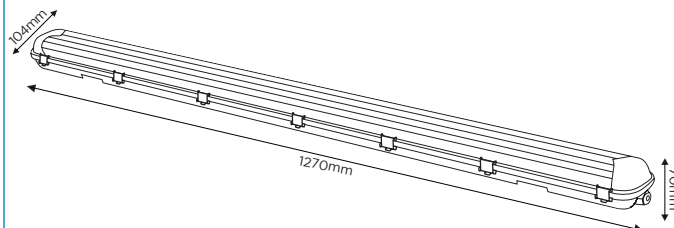

SPECIFICATION

Product code	780978
Fitting	Non-corrosive Fitting
Bulb shape	SMD
Wattage	44W
Equivalent wattage	352W
Lumens	4600lm±5%
Driver included	Yes
Dimmable	No
Beam Angle	120°
Length	1270mm
Height	104mm
Depth	70mm
Weight	1.7kg
Lifespan	25,000 Hours
Warranty	3 Years
Energy consumption	44kWh/1000h
Input frequency	50Hz
Energy rating	A+
Material	PC
Packaging	Brown Box
IP Rating	IP65

Voltage	220-240V
Current	0.186A
Power	41.21W
CCT	4000K
Ra	80
Lumens per Watt	104lm/W
Colour tolerance	<6
Power factor	0.9
Hertz	50/60Hz