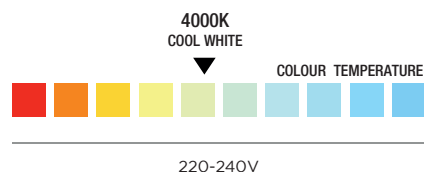

SPECIFICATION

Product code	780978
Fitting	Non-corrosive Fitting
Bulb shape	SMD
Wattage	44W
Equivalent wattage	352W
Lumens	4600lm±5%
Driver included	Yes
Dimmable	No
Beam Angle	120°
Length	1270mm
Height	104mm
Depth	70mm
Weight	1.7kg
Lifespan	25,000 Hours
Warranty	3 Years
Energy consumption	44kWh/1000h
Input frequency	50Hz
Energy rating	A+
Material	PC
Packaging	Brown Box
IP Rating	IP65

Voltage	220-240V
Current	0.186A
Power	41.21W
CCT	4000K
Ra	80
Lumens per Watt	104lm/W
Colour tolerance	<6
Power factor	0.9
Hertz	50/60Hz