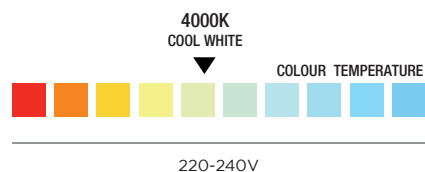

SPECIFICATION

Product code	780985
Fitting	Non-corrosive Fitting
Bulb shape	SMD
Wattage	64W
Equivalent wattage	512W
Lumens	6600lm±5%
Driver included	Yes
Dimmable	No
Beam Angle	120°
Length	1570mm
Height	104mm
Depth	70mm
Weight	2kg
Lifespan	25,000 Hours
Warranty	3 Years
Energy consumption	64kWh/1000h
Input frequency	50Hz
Energy rating	A+
Material	PC
Packaging	Brown Box
IP Rating	IP65

Voltage	220-240V
Current	0.293A
Power	64.58W
CCT	4000K
Ra	80
Lumens per Watt	103lm/W
Colour tolerance	<6
Power factor	0.9
Hertz	50/60Hz