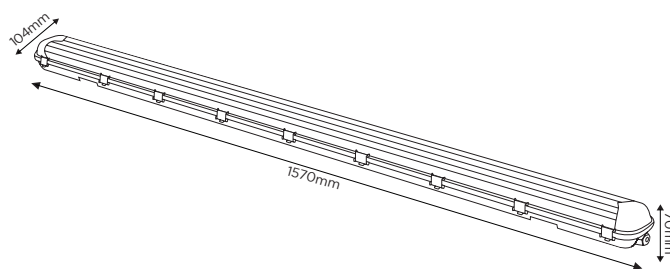

SPECIFICATION

Product code	780985
Fitting	Non-corrosive Fitting
Bulb shape	SMD
Wattage	64W
Equivalent wattage	512W
Lumens	6600lm±5%
Driver included	Yes
Dimmable	No
Beam Angle	120°
Length	1570mm
Height	104mm
Depth	70mm
Weight	2kg
Lifespan	25,000 Hours
Warranty	3 Years
Energy consumption	64kWh/1000h
Input frequency	50Hz
Energy rating	A+
Material	PC
Packaging	Brown Box
IP Rating	IP65

Voltage	220-240V
Current	0.293A
Power	64.58W
CCT	4000K
Ra	80
Lumens per Watt	103lm/W
Colour tolerance	<6
Power factor	0.9
Hertz	50/60Hz