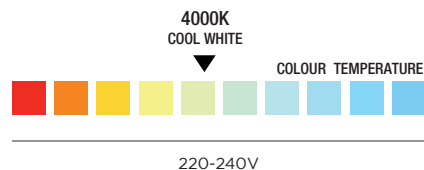

SPECIFICATION

Product code	780992
Fitting	Non-corrosive Fitting
Bulb shape	SMD
Wattage	64W
Equivalent wattage	512W
Lumens	6600lm±5%
Driver included	Yes
Dimmable	No
Beam Angle	120°
Length	1570mm
Height	104mm
Depth	70mm
Weight	2.4kg
Lifespan	25,000 Hours
Warranty	3 Years
Energy consumption	64kWh/1000h
Input frequency	50Hz
Energy rating	A+
Material	PC
Packaging	Brown Box
IP Rating	IP65

Voltage	220-240V
Current	0.293A
Power	64.58W
CCT	4000K
Ra	80
Lumens per Watt	103lm/W
Colour tolerance	<6
Power factor	0.9
Hertz	50/60Hz