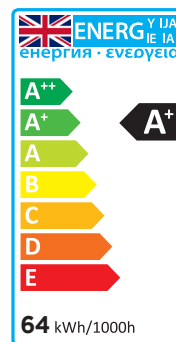

TIME LED®

ELEMENTS EMERGENCY 64W LED TWIN NCF (5FT)

SPECIFICATION SHEET

PRODUCT CODE: 780992

EMERGENCY BATTERY

Battery	18650 Lithium Battery 6.4V 3AH
Charge Time	12 Hours
Discharge Time	3 Hours

TWIN NCF

512W EQUIVALENT

6600 LUMENS

120° BEAM ANGLE

NON-DIMMABLE

25,000 HOURS LIFESPAN

3 YEARS WARRANTY

ENERGY RATING

SPECIFICATION

Product code	780992
Fitting	Non-corrosive Fitting
Bulb shape	SMD
Wattage	64W
Equivalent wattage	512W
Lumens	6600lm±5%
Driver included	Yes
Dimmable	No
Beam Angle	120°
Length	1570mm
Height	104mm
Depth	70mm
Weight	2.4kg
Lifespan	25,000 Hours
Warranty	3 Years
Energy consumption	64kWh/1000h
Input frequency	50Hz
Energy rating	A+
Material	PC
Packaging	Brown Box
IP Rating	IP65

Voltage	220-240V
Current	0.293A
Power	64.58W
CCT	4000K
Ra	80
Lumens per Watt	103lm/W
Colour tolerance	<6
Power factor	0.9
Hertz	50/60Hz

TIME LED is part of Pitacs Limited

Bradbourne Point, Bradbourne Drive, Tilbrook, Milton Keynes, Buckinghamshire MK7 8AT