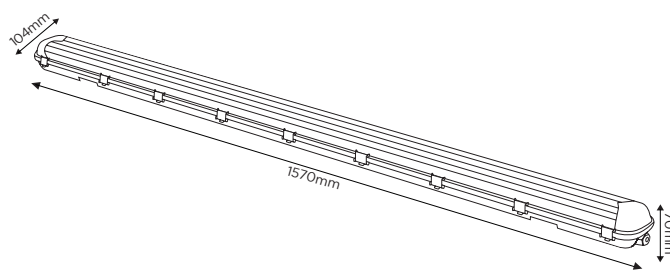

SPECIFICATION

Product code	780992
Fitting	Non-corrosive Fitting
Bulb shape	SMD
Wattage	64W
Equivalent wattage	512W
Lumens	6600lm±5%
Driver included	Yes
Dimmable	No
Beam Angle	120°
Length	1570mm
Height	104mm
Depth	70mm
Weight	2.4kg
Lifespan	25,000 Hours
Warranty	3 Years
Energy consumption	64kWh/1000h
Input frequency	50Hz
Energy rating	A+
Material	PC
Packaging	Brown Box
IP Rating	IP65

Voltage	220-240V
Current	0.293A
Power	64.58W
CCT	4000K
Ra	80
Lumens per Watt	103lm/W
Colour tolerance	<6
Power factor	0.9
Hertz	50/60Hz