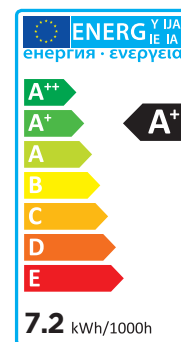

### SPECIFICATION

Product code	781029
Fitting	Soft Strip Light
Bulb shape	SMD
Wattage	7.2W/M
Equivalent wattage	57.6W/M
Lumens	570lm/m±5%
Driver included	No
Cable Length	15cm
Cable Colour	White
Dimmable	Yes
Length	5000mm
Height	4mm
Depth	12mm
Weight	0.37kg (not including controller)
Lifespan	25,000 Hours
Warranty	3 Years
Energy consumption	7.2kWh/1000h
Input frequency	50Hz
Energy rating	A+
Material	FPC
Packaging	Electrostatic bag + Colour Label
IP Rating	IP68

### OPTICAL TEST PARAMETERS

Voltage	DC24V
Current	0.309A/M
Power	7.41W/M
Ra	80
Lumens	629.23lm/m*
Lumens per watt	79.17lm/W/M
Colour tolerance	<6

\*Without dimmer controller.

**TIME LED is part of Pitacs Limited**