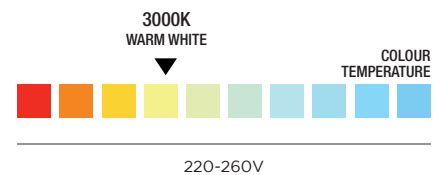

### SPECIFICATION

Product code	781029
Fitting	Soft Strip Light
Bulb shape	SMD
Wattage	7.2W/M
Equivalent wattage	57.6W/M
Lumens	570lm/m±5%
Driver included	No
Cable Length	15cm
Cable Colour	White
Dimmable	Yes
Length	5000mm
Height	4mm
Depth	12mm
Weight	0.37kg (not including controller)
Lifespan	25,000 Hours
Warranty	3 Years
Energy consumption	7.2kWh/1000h
Input frequency	50Hz
Energy rating	A+
Material	FPC
Packaging	Electrostatic bag + Colour Label
IP Rating	IP68

### OPTICAL TEST PARAMETERS

Voltage	DC24V
Current	0.309A/M
Power	7.41W/M
Ra	80
Lumens	629.23lm/m*
Lumens per watt	79.17lm/W/M
Colour tolerance	<6

\*Without dimmer controller.

**TIME LED is part of Pitacs Limited**