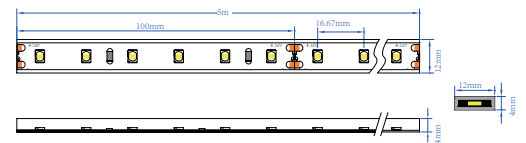

TIME LED is part of Pitacs Limited

Bradbourne Point, Bradbourne Drive, Tilbrook, Milton Keynes, Buckinghamshire MK7 8AT

T: +44 (0)1908 271155 F: +44 (0)1908 640017 E: info@timeled.co.uk W: www.timeled.co.uk

SPEC_781029_V1_JULY2020