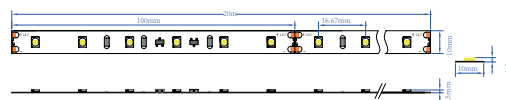

TIME LED is part of Pitacs Limited

Bradbourne Point, Bradbourne Drive, Tilbrook, Milton Keynes, Buckinghamshire MK7 8AT

T: +44 (0)1908 271155 F: +44 (0)1908 640017 E: info@timeled.co.uk W: www.timeled.co.uk

SPEC_781135_V1_JULY2020