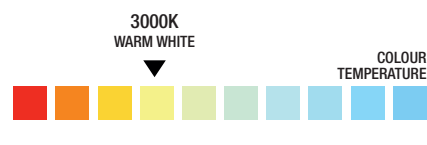

TIME LED is part of Pitacs Limited

Bradbourne Point, Bradbourne Drive, Tilbrook, Milton Keynes, Buckinghamshire MK7 8AT

T: +44 (0)1908 271155 F: +44 (0)1908 640017 E: info@timeled.co.uk W: www.timeled.co.uk

SPEC_781135_V1_JULY2020