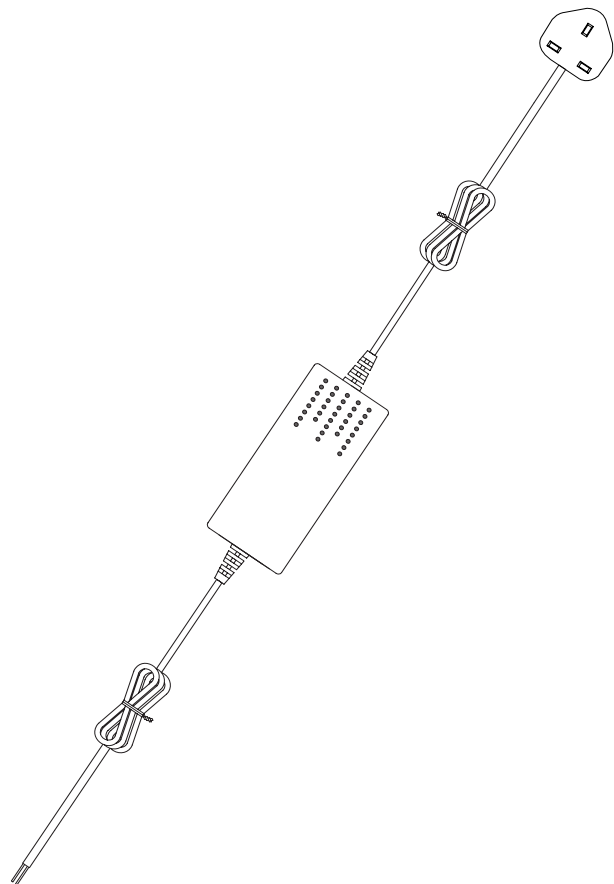

TIME LED[®]

AMBIENT 36W LED 24V DRIVER

SPECIFICATION SHEET
PRODUCT CODE: 781258

LED
DRIVER

36W

IP20

DRIVER

25,000 HOURS
LIFESPAN

2
YEARS
WARRANTY

SPECIFICATION

Product code	781258
Fitting	Driver
Primary Cable Length	950mm
Secondary Cable Length	910mm
Cable Colour	Black
Diameter	105mm
Height	28mm
Depth	45mm
Weight	0.275kg
Lifespan	25,000 Hours
Warranty	2 Years
Input frequency	50Hz
Voltage	170-265V
Current	1.5A
Power	36W
Power Factor	0.5
Hertz	50Hz
Material	ABS + PC
Packaging	White Box + Colour Sticker
IP Rating	IP20