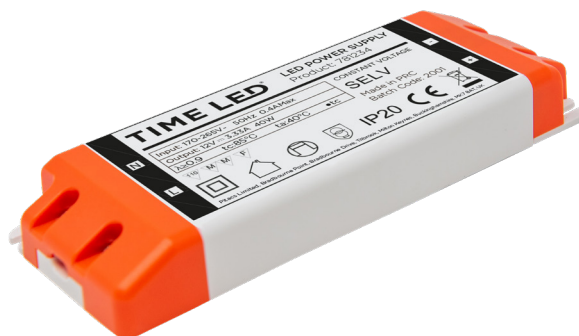

## AMBIENT 100W LED 24V DIMMABLE DRIVER

### SPECIFICATION

Product code	781265
Fitting	Driver
Primary Cable Length	950mm
Secondary Cable Length	910mm
Cable Colour	Black
Diameter	205mm
Height	35mm
Depth	71mm
Weight	0.7kg
Lifespan	25,000 Hours
Warranty	3 Years
Input frequency	50Hz
Voltage	220-250V
Current	4.16A
Power	100W
Power Factor	0.9
Hertz	50Hz
Material	ABS + PC
Packaging	White Box + Colour Sticker
IP Rating	IP20