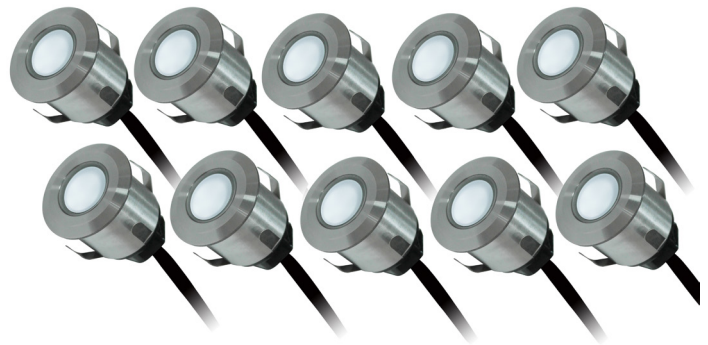

TIME LED®

LANDSCAPE DAYLIGHT LED DECK LIGHTS

SPECIFICATION SHEET

PRODUCT CODE: 781463

DECK LIGHT

10 x 0.2W
=16W

90 LUMENS

IP65

DECK LIGHT

16W EQUIVALENT

90 LUMENS

NON-DIMMABLE

25,000 HOURS LIFESPAN

3 YEARS WARRANTY

SPECIFICATION

Product code	781463
Fitting	Deck Light
Bulb shape	SMD
Wattage	10 x 0.2W
Equivalent wattage	16W
Lumens	90lm
Driver included	No
Cable Length	2.05m
Cable Colour	Black
Dimmable	No
Length	Ø35mm (for one LED)
Height	28mm (for one LED)
Cut Out Size	Ø30mm
Weight	1.6kg
Lifespan	25,000 Hours
Warranty	3 Years
Input frequency	50Hz
Material	Steel/Polycarbonate
Packaging	White Box + Colour Label
IP Rating	IP65

OPTICAL TEST PARAMETERS

Voltage	220-240V
Current	0.013A*
Power	0.16W/M*
Ra	80
Lumens	6.3lm
Colour tolerance	<6
Power factor	0.9
Hertz	50/60Hz

*For one LED

Ø 35 mm

TIME LED is part of Pitacs Limited

Bradbourne Point, Bradbourne Drive, Tilbrook, Milton Keynes, Buckinghamshire MK7 8AT