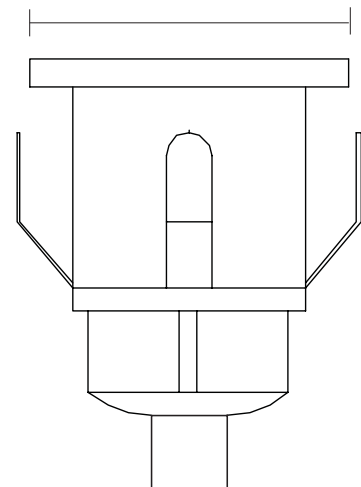

OPTICAL TEST PARAMETERS

Voltage	220-240V
Current	0.013A*
Power	0.16W/M*
Ra	80
Lumens	6.3lm
Colour tolerance	<6
Power factor	0.9
Hertz	50/60Hz

*For one LED

Ø 35 mm