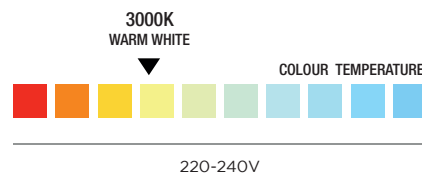

TIME LED®

PIAZZA BRUSHED CHROME 4W LED FIXED SPOTLIGHT

SPECIFICATION SHEET

PRODUCT CODE: 781579

SPECIFICATION

Product code	781579
Fitting	Fixed Spotlight
Bulb shape	SMD
Wattage	4W
Equivalent wattage	32W
Lumens	200lm
Driver included	Yes
Dimmable	No
Beam Angle	120°
Diameter	93mm
Height	85mm
Depth	118mm
Weight	0.465kg
Lifespan	15,000 Hours
Warranty	2 Years
Energy consumption	4kWh/1000h
Input frequency	50Hz
Energy rating	A
Material	Stainless Steel
Packaging	White Box + Colour Sticker
IP Rating	IP44

OPTICAL TEST PARAMETERS

Voltage	220-240V
Current	0.041A
Power	4.2W
CCT	No
Ra	80
Lumens	228lm
Lumens per watt	50lm/W
Colour tolerance	<6
Power factor	0.5
Hertz	50/60Hz

TIME LED is part of Pitacs Limited

Bradbourne Point, Bradbourne Drive, Tilbrook, Milton Keynes, Buckinghamshire MK7 8AT