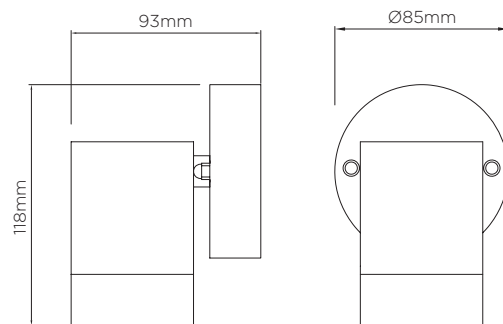

TIME LED is part of Pitacs Limited

Bradbourne Point, Bradbourne Drive, Tilbrook, Milton Keynes, Buckinghamshire MK7 8AT

T: +44 (0)1908 271155 F: +44 (0)1908 640017 E: info@timeled.co.uk W: www.timeled.co.uk

SPEC_781579_V1_JULY2020