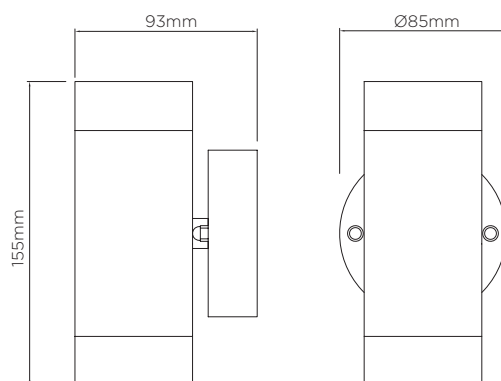

TIME LED is part of Pitacs Limited

Bradbourne Point, Bradbourne Drive, Tilbrook, Milton Keynes, Buckinghamshire MK7 8AT
T: +44 (0)1908 271155 F: +44 (0)1908 640017 E: info@timeled.co.uk W: www.timeled.co.uk

SPEC_781586_V1_JULY2020