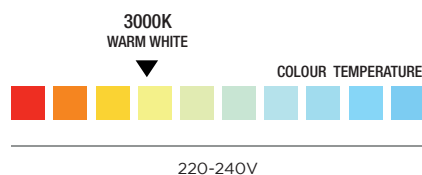

TIME LED®

PIAZZA BRUSHED CHROME 6W LED UP/DOWN SPOTLIGHT

SPECIFICATION SHEET
PRODUCT CODE: 781586

SPECIFICATION

Product code	781586
Fitting	Up/Down Spotlight
Bulb shape	SMD
Wattage	6W
Equivalent wattage	32W
Lumens	390lm
Driver included	Yes
Dimmable	No
Beam Angle	120°
Diameter	93mm
Height	85mm
Depth	155mm
Weight	0.623kg
Lifespan	15,000 Hours
Warranty	2 Years
Energy consumption	6kWh/1000h
Input frequency	50Hz
Energy rating	A
Material	Stainless Steel
Packaging	White Box + Colour Sticker
IP Rating	IP44

OPTICAL TEST PARAMETERS

Voltage	220-240V
Current	0.044A
Power	6.6W
CCT	No
Ra	80
Lumens	429lm
Lumens per watt	65lm/W
Colour tolerance	<6
Power factor	0.5
Hertz	50/60Hz

TIME LED is part of Pitacs Limited

Bradbourne Point, Bradbourne Drive, Tilbrook, Milton Keynes, Buckinghamshire MK7 8AT
T: +44 (0)1908 271155 F: +44 (0)1908 640017 E: info@timeled.co.uk W: www.timeled.co.uk