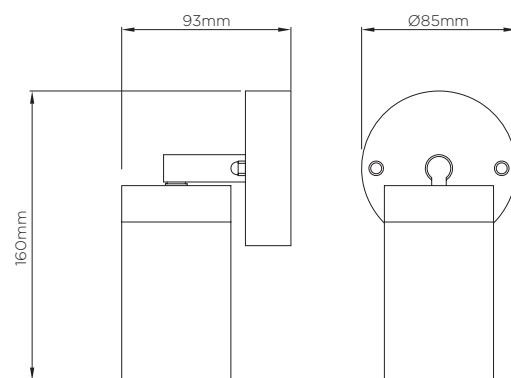

TIME LED is part of Pitacs Limited

Bradbourne Point, Bradbourne Drive, Tilbrook, Milton Keynes, Buckinghamshire MK7 8AT

T: +44 (0)1908 271155 F: +44 (0)1908 640017 E: info@timeled.co.uk W: www.timeled.co.uk

SPEC_781593_V1_JULY2020