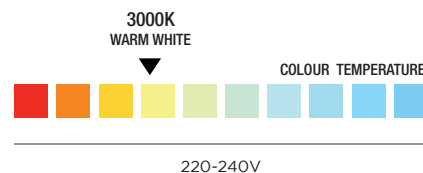

SPECIFICATION SHEET
PRODUCT CODE: 781593

SPECIFICATION

Product code	781593
Fitting	Adjustable Spotlight
Bulb shape	SMD
Wattage	4W
Equivalent wattage	32W
Lumens	200lm
Driver included	Yes
Dimmable	No
Beam Angle	120°
Diameter	93mm
Height	85mm
Depth	160mm
Weight	0.499kg
Lifespan	15,000 Hours
Warranty	2 Years
Energy consumption	4kWh/1000h
Input frequency	50Hz
Energy rating	A
Material	Stainless Steel
Packaging	White Box + Colour Sticker
IP Rating	IP44

OPTICAL TEST PARAMETERS

Voltage	220-240V
Current	0.040A
Power	4.24W
CCT	No
Ra	80
Lumens	224lm
Lumens per watt	50lm/W
Colour tolerance	<6
Power factor	0.5
Hertz	50/60Hz

TIME LED is part of Pitacs Limited