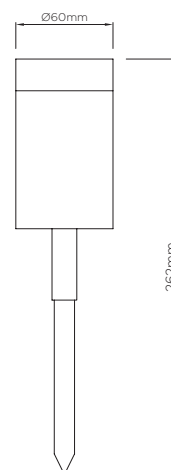

OPTICAL TEST PARAMETERS

Voltage	220-240V
Current	0.040A
Power	4.27W
CCT	No
Ra	80
Lumens	216lm
Lumens per watt	50lm/W
Colour tolerance	<6
Power factor	0.5
Hertz	50/60Hz