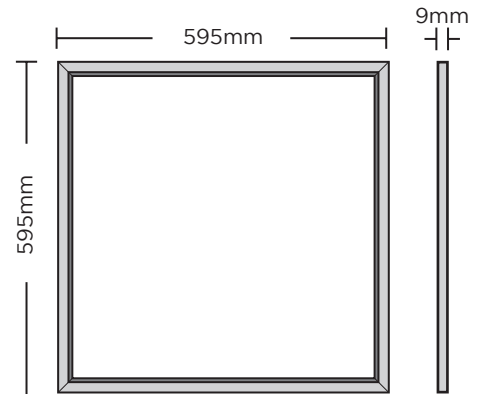

SPECIFICATION

Product code	783337
Bulb Type	SMD
Wattage	40W
Equivalent wattage	400W
Lumens	3200lm
Driver included	Yes
Dimmable	No
Beam Angle	120°
Length	595mm²
Depth	9mm
Weight	2kg
Cut Out Size	575mm²
Cable Length	10cm
Lifespan	30,000 Hours
Warranty	5 Years
Energy consumption	40kWh/1000h
Energy rating	A+
Material	Aluminum & Iron
Packaging	Brown Box & Colour Sticker
IP Rating	IP20

Voltage	220-240V
Current	AC
Power	40W
CCT	6000K
Ra	80
Lumens per watt	80lm/W
Colour tolerance	<6
Power factor	0.9
Input frequency	50Hz
UGR	<19
PMMA	Yes