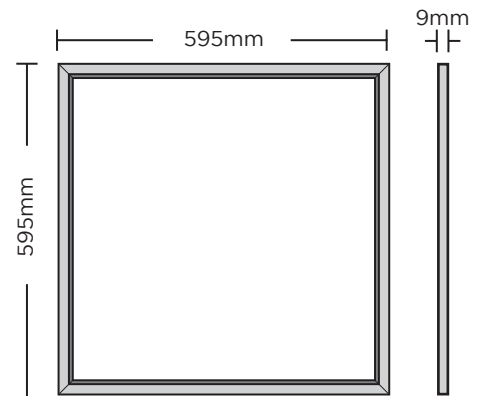

SPECIFICATION

Product code	783344
Bulb Type	SMD
Wattage	40W
Equivalent wattage	400W
Lumens	3200lm
Driver included	Yes
Dimmable	No
Beam Angle	120°
Length	595mm²
Depth	9mm
Weight	2kg
Cut Out Size	575mm²
Cable Length	10cm
Lifespan	30,000 Hours
Warranty	5 Years
Energy consumption	40kWh/1000h
Energy rating	A+
Material	Aluminum & Iron
Packaging	Brown Box & Colour Sticker
IP Rating	IP20

Voltage	220-240V
Current	AC
Power	40W
CCT	4500K
Ra	80
Lumens per watt	80lm/W
Colour tolerance	<6
Power factor	0.9
Input frequency	50Hz
UGR	<19
PMMA	Yes