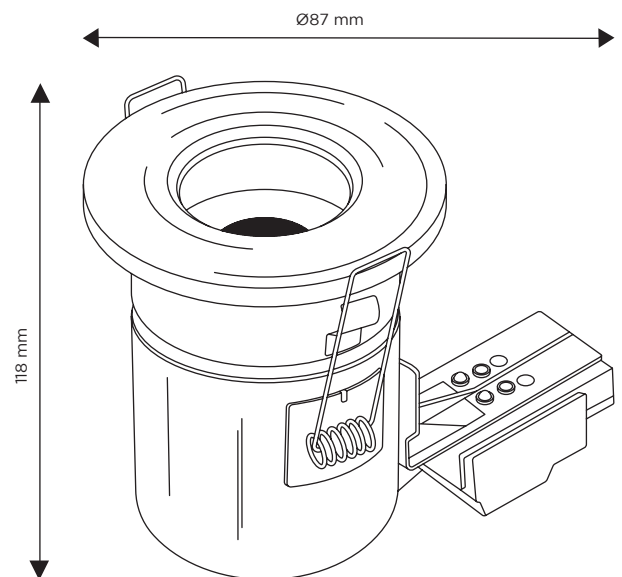

### SPECIFICATION SHEET

PRODUCT CODE: 787229

Designed to fit a range of domestic areas, the Fire Rated Downlight's reliable fitting is the perfect modern, energy-efficient lighting upgrade. Meeting the BS requirements for 30, 60 and 90-minute fire ratings, the downlight comes complete with terminal block and pre-fitted spring clips for quick installation. IP65 rated, this downlight can be used in environments such as bathrooms and kitchens. Other bezel finishes are also available.

### SPECIFICATION

Product code	787229
Fitting	Downlight
Bulb shape	GU10
Wattage	50W Max
Dimmable	No
CCT	No
Diameter	Ø87mm
Height	118 mm
Warranty	1 Year
Input frequency	50Hz
Voltage	220-240V
Product Colour	White body + Satin Nickel cover
Material	Iron Shell + Aluminium Alloy Cover
Packaging	White Box + Colour Label
IP Rating	IP65