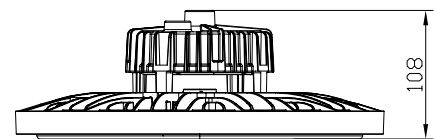

TIME LED is the Lighting Division of Pitacs Limited

Bradbourne Point, Bradbourne Drive, Tilbrook, Milton Keynes, Buckinghamshire MK7 8AT

T: +44 (0)1908 271155 F: +44 (0)1908 640017 E: info@timeled.co.uk W: www.timeled.co.uk

SPEC_790229_v3_AUG2021