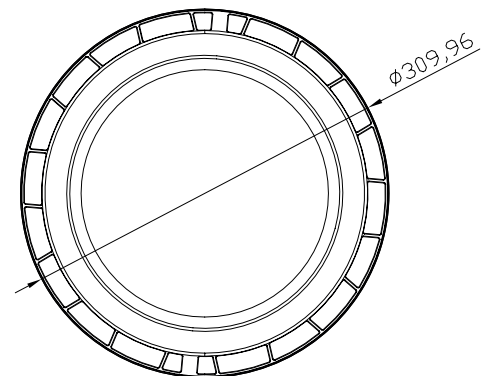

TIME LED is the Lighting Division of Pitacs Limited

Bradbourne Point, Bradbourne Drive, Tilbrook, Milton Keynes, Buckinghamshire MK7 8AT

T: +44 (0)1908 271155 F: +44 (0)1908 640017 E: info@timeled.co.uk W: www.timeled.co.uk

SPEC_790229_v3_AUG2021