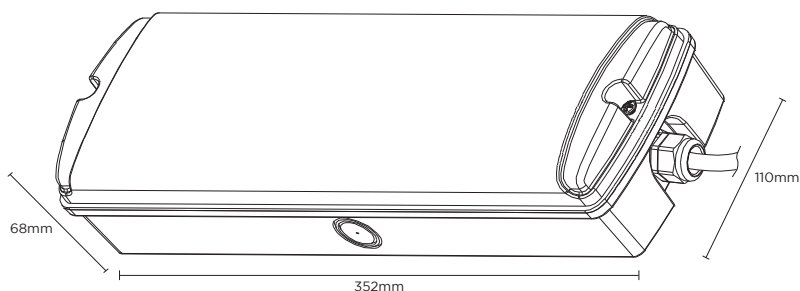

SPECIFICATION

Product code	793497
Wattage	5W
Lumens	150lm
Dimmable	No
Length	352mm
Height	68mm
Width	110mm
Weight	0.6kg
Lifespan	25,000 Hours
Warranty	3 Years
Energy consumption	5kWh/1000h
Material	PC
Packaging	Full Colour Box
IP Rating	IP65
Emergency Battery	Ni-Cad 3.6v 1500mAh
EMG Charge Time	24 Hours
EMG Discharge Time	3 Hours