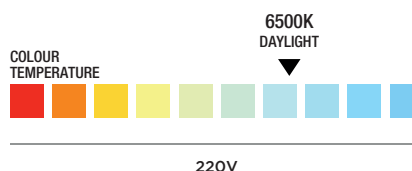

SPECIFICATION SHEET

PRODUCT CODE: 793497

WATTAGE

150 LUMENS

BEAM ANGLE

NON-DIMMABLE LAMP

25,000 HOURS LIFESPAN

3 YEARS WARRANTY

SPECIFICATION

Product code	793497
Wattage	5W
Lumens	150lm
Dimmable	No
Length	352mm
Height	68mm
Width	110mm
Weight	0.6kg
Lifespan	25,000 Hours
Warranty	3 Years
Energy consumption	5kWh/1000h
Material	PC
Packaging	Full Colour Box
IP Rating	IP65
Emergency Battery	Ni-Cad 3.6v 1500mAh
EMG Charge Time	24 Hours
EMG Discharge Time	3 Hours