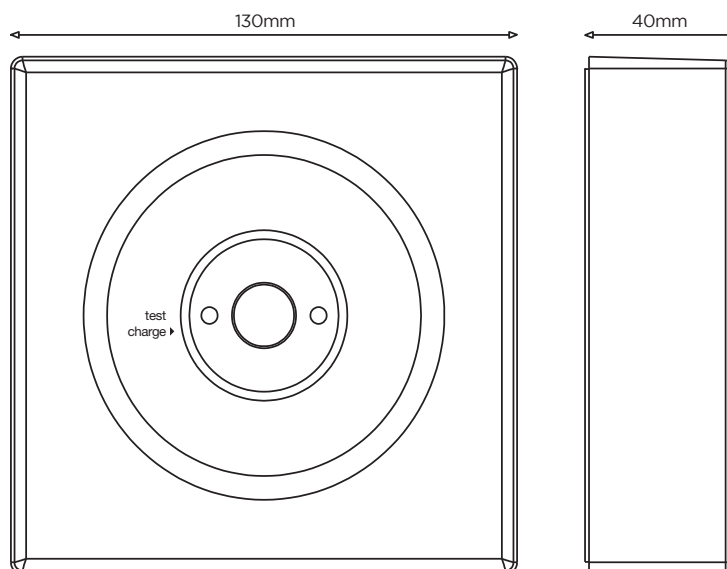

OPTICAL TEST PARAMETERS

Voltage	220-240V
CCT	6500K
Ra	70
Power factor	0.4
Current	30mA

TIME LED is the Lighting Division of Pitacs Limited

Bradbourne Point, Bradbourne Drive, Tilbrook, Milton Keynes, Buckinghamshire MK7 8AT

T: +44 (0)1908 271155 F: +44 (0)1908 640017 E: info@timeled.co.uk W: www.timeled.co.uk

SPEC_793503_V2_AUG2021