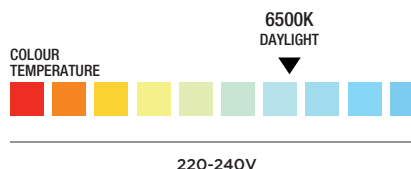

TIME LED®

GUARDIAN SURFACE MOUNTED 5W EMERGENCY DOWNLIGHT

SPECIFICATION SHEET

PRODUCT CODE: 793503

SPECIFICATION

Product code	793503
Wattage	5W
Lumens	250lm
Dimmable	No
Length	130mm
Height	40mm
Width	130mm
Weight	0.6kg
Lifespan	25,000 Hours
Warranty	3 Years
Energy consumption	5kWh/1000h
Material	PC + Aluminium
Packaging	Full Colour Box
IP Rating	IP65
Emergency Battery	LifePo4 3.2v 1500mAh
EMG Charge Time	24 Hours
EMG Discharge Time	3 Hours

OPTICAL TEST PARAMETERS

Voltage	220-240V
CCT	6500K
Ra	70
Power factor	0.4
Current	30mA

TIME LED is the Lighting Division of Pitacs Limited

Bradbourne Point, Bradbourne Drive, Tilbrook, Milton Keynes, Buckinghamshire MK7 8AT