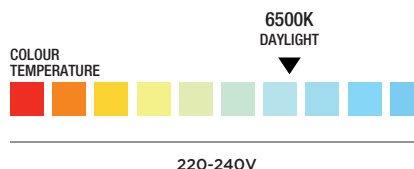

TIME LED®

GUARDIAN RECESSED 3W EMERGENCY DOWNLIGHT

SPECIFICATION SHEET
PRODUCT CODE: 793510

SPECIFICATION

Product code	793510
Wattage	3W
Lumens	150lm
Dimmable	No
Diameter	Ø60mm
Height	50mm
Weight	0.23kg
Cut Out Size	40-45mm
Lifespan	25,000 Hours
Warranty	3 Years
Energy consumption	3kWh/1000h
Material	PC + Aluminium
Packaging	Full Colour Box
IP Rating	IP20
Emergency Battery	LifePo4 3.2v 3000mAh
EMG Charge Time	24 Hours
EMG Discharge Time	3 Hours

OPTICAL TEST PARAMETERS

Voltage	220-240V
CCT	6500K
Ra	70
Power factor	0.4
Current	20mA

TIME LED is the Lighting Division of Pitacs Limited

Bradbourne Point, Bradbourne Drive, Tilbrook, Milton Keynes, Buckinghamshire MK7 8AT