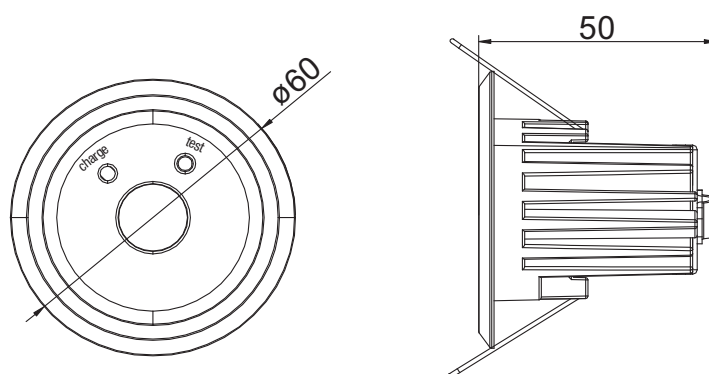

TIME LED®

GUARDIAN RECESSED 3W EMERGENCY DOWNLIGHT

SPECIFICATION SHEET
PRODUCT CODE: 793510

SPECIFICATION

Product code	793510
Wattage	3W
Lumens	150lm
Dimmable	No
Diameter	Ø60mm
Height	50mm
Weight	0.23kg
Cut Out Size	40-45mm
Lifespan	25,000 Hours
Warranty	3 Years
Energy consumption	3kWh/1000h
Material	PC + Aluminium
Packaging	Full Colour Box
IP Rating	IP20
Emergency Battery	LifePo4 3.2v 3000mAh
EMG Charge Time	24 Hours
EMG Discharge Time	3 Hours

OPTICAL TEST PARAMETERS

Voltage	220-240V
CCT	6500K
Ra	70
Power factor	0.4
Current	20mA

TIME LED is the Lighting Division of Pitacs Limited

Bradbourne Point, Bradbourne Drive, Tilbrook, Milton Keynes, Buckinghamshire MK7 8AT