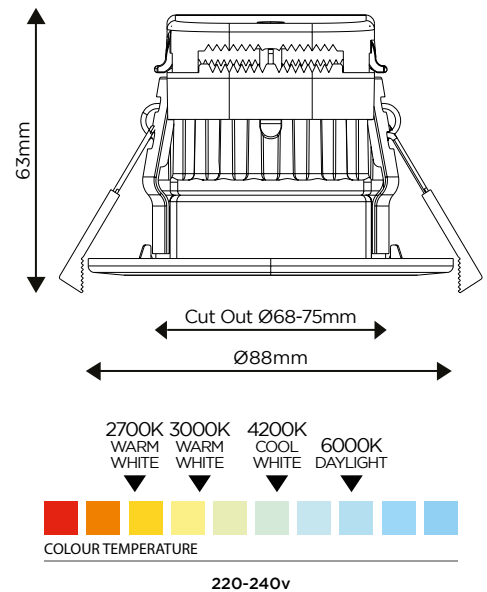

COLOUR TEMP TO LUMENS

2700K	895lm
3000K	925lm
4200K	950lm
6000K	950lm

TIME LED is the Lighting Division of Pitacs Limited

Bradbourne Point, Bradbourne Drive, Tilbrook, Milton Keynes, Buckinghamshire MK7 8AT

T: +44 (0)1908 271155 F: +44 (0)1908 640017 E: info@timeled.co.uk W: www.timeled.co.uk

SPEC_793947_V2_AUG2021