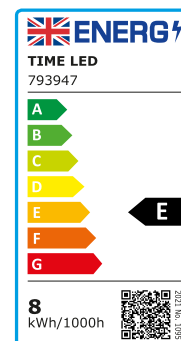

COLOUR TEMP TO LUMENS

2700K	895lm
3000K	925lm
4200K	950lm
6000K	950lm