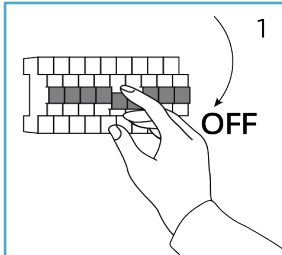

Product Code	769355 | 769362
Watts	769355 - 18W 769362 - 24W
Lumens	769355 - 1300lm 769362 - 1700lm

Beam Angle	120°
Colour Temp	4000K-4500K, Cool White
Material	Aluminium Body
Dimmable	No

Installation & Operating Instructions:

1) Turn OFF the power.