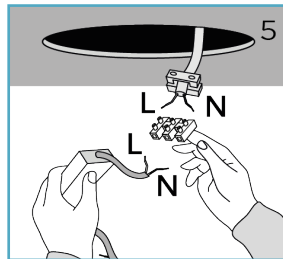

1) Turn OFF the power.

2) Measure hole size.

3) Check cutting size.

4) Cut out required hole size.

5) Connect power cable.

6) Install into the ceiling.

7) Turn ON the power.

8) Check working connection.

Cleaning:

- Do not use any chemical or abrasive cleaners.
- Clean product with only a soft dry cloth.

Warning:

- This product must be disconnected from the circuit if subjected to any high voltage or insulation resistance testing. Irreparable damage will occur if this instruction is not followed.