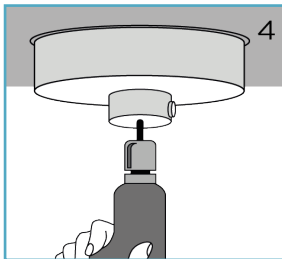

1) Turn OFF the power.

2) Measure hole size.

3) Check cutting size.

4) Cut out required hole size.

5) Connect power cable.

6) Install into the ceiling.

7) Turn ON the power.

8) Check working connection.