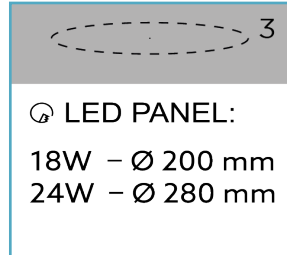

3) Check cutting size.