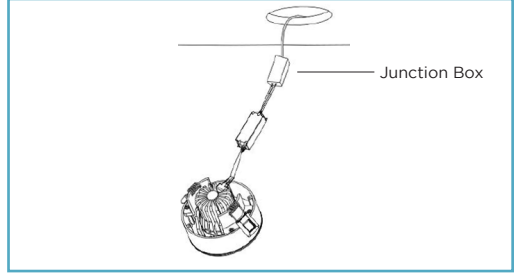

2) Connect the driver to the power and luminaire ensuring all wires are in the right location.

DISCONNECT POWER BEFORE INSTALLATION