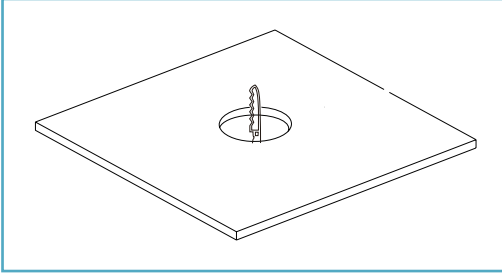

Product Code	769591
Size (mm)	Ø96x40
Watts	7W
Lumens	300lm
Dimmable	No
Beam Angle	20°

Lifespan	50,000 Hours
Colour Temp	Cool White 4000-4500K
Material	Aluminium Body
IP Rating	IP20
Voltage	220-240V
Warranty	5 Years

Installation Instructions:

1) Cut a suitable hole in the ceiling as per the cut-out details. Ensure that it does not damage electrical cables, water/gas pipes or ceiling joists.