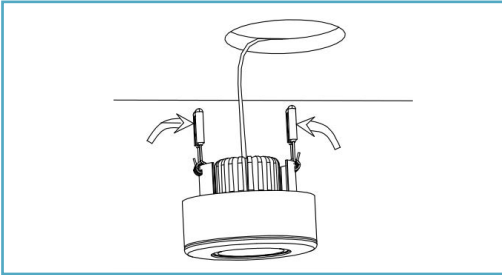

### Installation Instructions:

1) Cut a suitable hole in the ceiling as per the cut-out details. Ensure that it does not damage electrical cables, water/gas pipes or ceiling joists.

2) Connect the driver to the power and luminaire ensuring all wires are in the right location.

**DISCONNECT POWER BEFORE INSTALLATION**

3) Hold back the spring clip and push the lamp in. Make sure the downlight is fixed securely and flush against the ceiling.

4) Ensure luminaire is secure in place and turn the power back on to test that it is properly functioning.