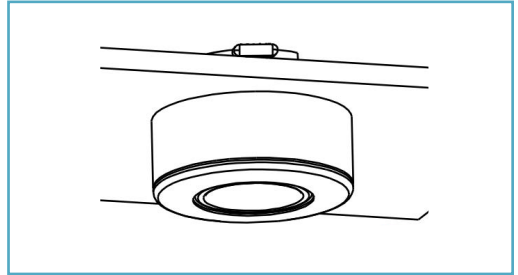

### Installation Instructions:

1) Cut a suitable hole in the ceiling as per the cut-out details. Ensure that it does not damage electrical cables, water/gas pipes or ceiling joists.

2) Connect the driver to the power and luminaire ensuring all wires are in the right location.

**DISCONNECT POWER BEFORE INSTALLATION**

3) Hold back the spring clip and push the lamp in. Make sure the downlight is fixed securely and flush against the ceiling.

4) Ensure luminaire is secure in place and turn the power back on to test that it is properly functioning.