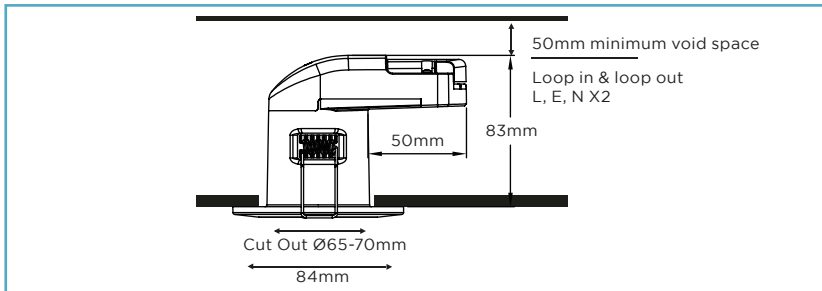

Product Code	780817
Size (mm)	84x83
Cut Out Size (mm)	Ø65-70
Watts	6W
Lumens	540lm
Lamp	SMD
IP Rating	IP65
Beam Angle	40

Material	Alu + PC
Dimmable	Yes
Lifespan	25,000 hours
Voltage	200-260V
Input Frequency	50Hz
Current	0.03A
Colour Temp	2800K
Fire Rated	Yes

Instructions for new installations:

1) Insert screwdriver to release cover.
2) Fold spring clips upwards and insert the fitting into the hole.
3) Release the spring clips to hold the fitting in place and install bezel (if required).

Cleaning:

- Do not use any chemical or abrasive cleaners.
- Clean product with only a soft dry cloth.

Warning:

- This product is not a toy and contains small parts.

Recycling Advice:

Waste Electrical products should not be disposed of with household waste. Please recycle where facilities exist. Check with your local authority or retailer for recycling advice.

Luminaire is 30, 60 & 90 minute fire rated. Approved to: BS476 Part 21

Building Regulations Document B2 determines the ceiling type that is required depending on the type of building under construction. The ceiling types are designed to provide protection to the floor above in the case of fire for a duration as specified by the document.

Full Technical specification available upon request. Contact info@timeled.co.uk for PDF.