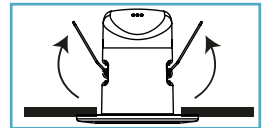

Product Code	780817
Size (mm)	84x83
Cut Out Size (mm)	Ø65-70
Watts	6W
Lumens	540lm
Lamp	SMD
IP Rating	IP65
Beam Angle	40

Material	Alu + PC
Dimmable	Yes
Lifespan	25,000 hours
Voltage	200-260V
Input Frequency	50Hz
Current	0.03A
Colour Temp	2800K
Fire Rated	Yes

Instructions for new installations:

1) Insert screwdriver to release cover.
2) Fold spring clips upwards and insert the fitting into the hole.
3) Release the spring clips to hold the fitting in place and install bezel (if required).

Cleaning:

- Do not use any chemical or abrasive cleaners.
- Clean product with only a soft dry cloth.

Warning:

- This product is not a toy and contains small parts.

Recycling Advice:

Waste Electrical products should not be disposed of with household waste. Please recycle where facilities exist. Check with your local authority or retailer for recycling advice.

Luminaire is 30, 60 & 90 minute fire rated. Approved to: BS476 Part 21

Building Regulations Document B2 determines the ceiling type that is required depending on the type of building under construction. The ceiling types are designed to provide protection to the floor above in the case of fire for a duration as specified by the document.

Full Technical specification available upon request. Contact info@timeled.co.uk for PDF.