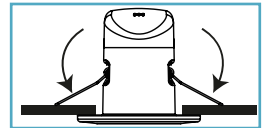

Product Code	780817
Size (mm)	84x83
Cut Out Size (mm)	Ø65-70
Watts	6W
Lumens	540lm
Lamp	SMD
IP Rating	IP65
Beam Angle	40

Material	Alu + PC
Dimmable	Yes
Lifespan	25,000 hours
Voltage	200-260V
Input Frequency	50Hz
Current	0.03A
Colour Temp	2800K
Fire Rated	Yes

Instructions for new installations:

1) Insert screwdriver to release cover.
2) Fold spring clips upwards and insert the fitting into the hole.
3) Release the spring clips to hold the fitting in place and install bezel (if required).

Cleaning:

- Do not use any chemical or abrasive cleaners.
- Clean product with only a soft dry cloth.

Warning:

- This product is not a toy and contains small parts.

Recycling Advice:

Waste Electrical products should not be disposed of with household waste. Please recycle where facilities exist. Check with your local authority or retailer for recycling advice.

Luminaire is 30, 60 & 90 minute fire rated. Approved to: BS476 Part 21

Building Regulations Document B2 determines the ceiling type that is required depending on the type of building under construction. The ceiling types are designed to provide protection to the floor above in the case of fire for a duration as specified by the document.

Full Technical specification available upon request. Contact info@timeled.co.uk for PDF.