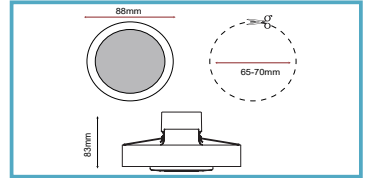

Product Code	780855
Size (mm)	88x83x83
Cut Out Size (mm)	Ø65-70
Watts	7W
Lumens	550-650lm
Lamp	SMD
IP Rating	IP65
Beam Angle	40

Material	Alu + PC
Dimmable	Yes + CCT Adjustable
Lifespan	37,500 hours
Voltage	200-260V
Input Frequency	50Hz
Current	0.03A
Colour Temp	3000K-4000K-6000K
Fire Rated	Yes

Instructions for new installations:

1) Ensure the units fit into the assigned area before installing.
2) Select a colour temperature using the slide switch on the front.
  WW = Warm White
  CW = Cool White
  DL = Daylight
3) Cut a suitable hole in the ceiling as per the cut-out details. Ensure that it does not damage electrical cables, water/gas pipes or ceiling joists.
4) Hold back the spring clip and push the lamp in. Make sure the downlight is fixed securely and flush against the ceiling.

Cleaning:

- Do not use any chemical or abrasive cleaners.
- Clean product with only a soft dry cloth.

Warning:

- This product is not a toy and contains small parts.

Recycling Advice:

Waste Electrical products should not be disposed of with household waste. Please recycle where facilities exist. Check with your local authority or retailer for recycling advice.

Luminaire is 30, 60 & 90 minute fire rated. Approved to: BS476 Part 21 Building Regulations Document B2 determines the ceiling type that is required depending on the type of building under construction. The ceiling types are designed to provide protection to the floor above in the case of fire for a duration as specified by the document.

Full Technical specification available upon request. Contact info@timeled.co.uk for PDF.