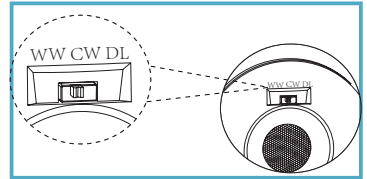

Product Code	780855
Size (mm)	88x83x83
Cut Out Size (mm)	Ø65-70
Watts	7W
Lumens	550-650lm
Lamp	SMD
IP Rating	IP65
Beam Angle	40

Material	Alu + PC
Dimmable	Yes + CCT Adjustable
Lifespan	37,500 hours
Voltage	200-260V
Input Frequency	50Hz
Current	0.03A
Colour Temp	3000K-4000K-6000K
Fire Rated	Yes

Instructions for new installations:

- 1) Ensure the units fit into the assigned area before installing.
- 2) Select a colour temperature using the slide switch on the front.
 WW = Warm White
 CW = Cool White
 DL = Daylight
- 3) Cut a suitable hole in the ceiling as per the cut-out details. Ensure that it does not damage electrical cables, water/gas pipes or ceiling joists.
- 4) Hold back the spring clip and push the lamp in. Make sure the downlight is fixed securely and flush against the ceiling.