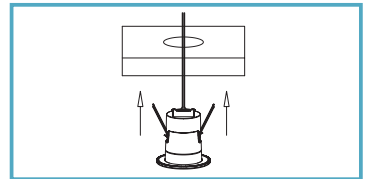

Product Code	780855
Size (mm)	88x83x83
Cut Out Size (mm)	Ø65-70
Watts	7W
Lumens	550-650lm
Lamp	SMD
IP Rating	IP65
Beam Angle	40

Material	Alu + PC
Dimmable	Yes + CCT Adjustable
Lifespan	37,500 hours
Voltage	200-260V
Input Frequency	50Hz
Current	0.03A
Colour Temp	3000K-4000K-6000K
Fire Rated	Yes

Instructions for new installations:

1) Ensure the units fit into the assigned area before installing.
2) Select a colour temperature using the slide switch on the front.
  WW = Warm White
  CW = Cool White
  DL = Daylight
3) Cut a suitable hole in the ceiling as per the cut-out details. Ensure that it does not damage electrical cables, water/gas pipes or ceiling joists.
4) Hold back the spring clip and push the lamp in. Make sure the downlight is fixed securely and flush against the ceiling.

Cleaning:

- Do not use any chemical or abrasive cleaners.
- Clean product with only a soft dry cloth.

Warning:

- This product is not a toy and contains small parts.

Recycling Advice:

Waste Electrical products should not be disposed of with household waste. Please recycle where facilities exist. Check with your local authority or retailer for recycling advice.

Luminaire is 30, 60 & 90 minute fire rated. Approved to: BS476 Part 21 Building Regulations Document B2 determines the ceiling type that is required depending on the type of building under construction. The ceiling types are designed to provide protection to the floor above in the case of fire for a duration as specified by the document.

Full Technical specification available upon request. Contact info@timeled.co.uk for PDF.