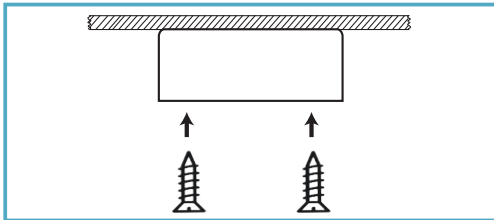

3) Fix the collar to the cabinet using the 2 fixing screws.