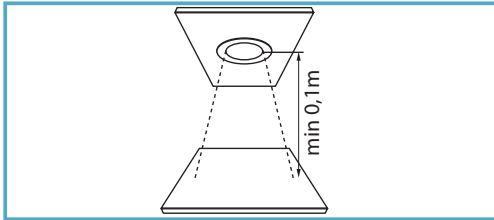

Product Code	780893 | 780909 | 780916
Size (mm)	ø75x27
Lamp	SMD
Watts	3W
Equivalent Watts	24W
Lumens	270lm
Lifespan (Hours)	15000hrs
IP Rating	IP20

Material	Iron
Finish	Brushed Chrome (780893) Chrome (780909) White (780916)
Colour Temp	4000K Cool White
Dimmable	No
Voltage/Hertz	220-240V 50/60Hz
Cable Length	15cm
Warranty	2 Years
Energy Rating	A

Installation:

Decide on a mounting position. The LED unit needs to be mounted centrally to the cabinet or cabinet section underside, allowing equal distance between either ends of the cabinet section.

1) Create an access hole of 10mm to feed the cable through.