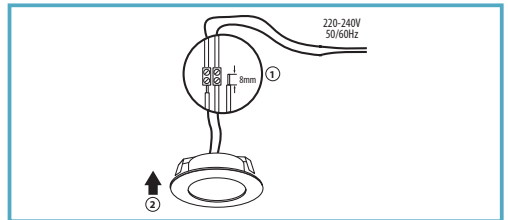

2) Remove the LED casing from the surrounding collar.