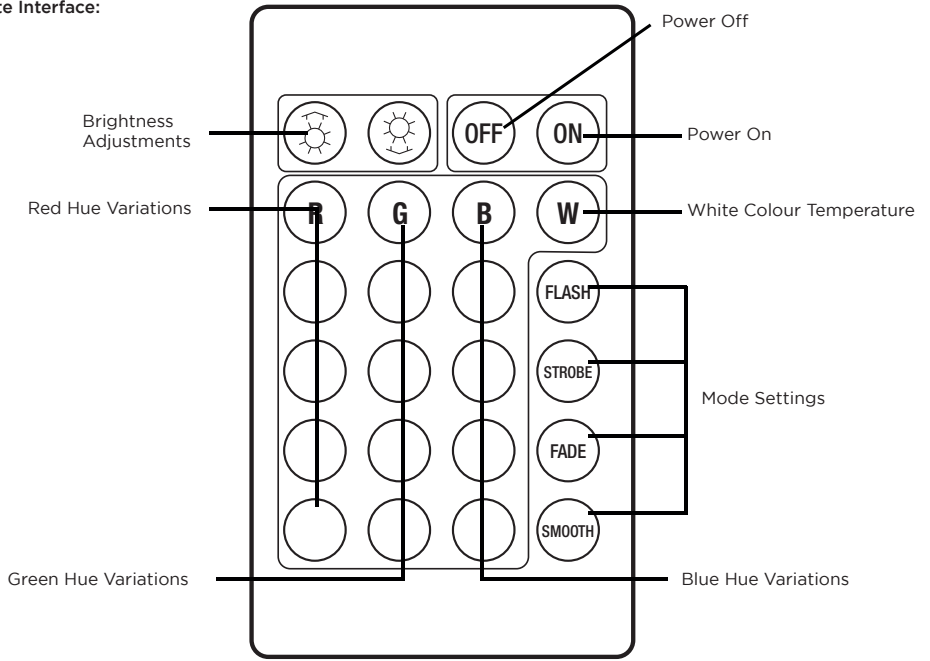

Remote Interface: