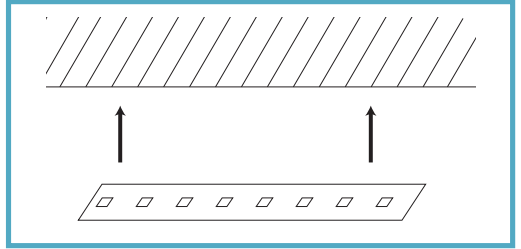

<b>Product Code</b>	<b>781043</b>
Size	Length: 5 metres Height: 2mm Width: 10mm
Watts	7.2W/m
Dimmable	No
Cable Length	15cm

Lifespan	25000 Hours
Colour Temp	RGB
Material	FPC
IP Rating	IP20
Voltage	DC24V
Warranty	3 Years