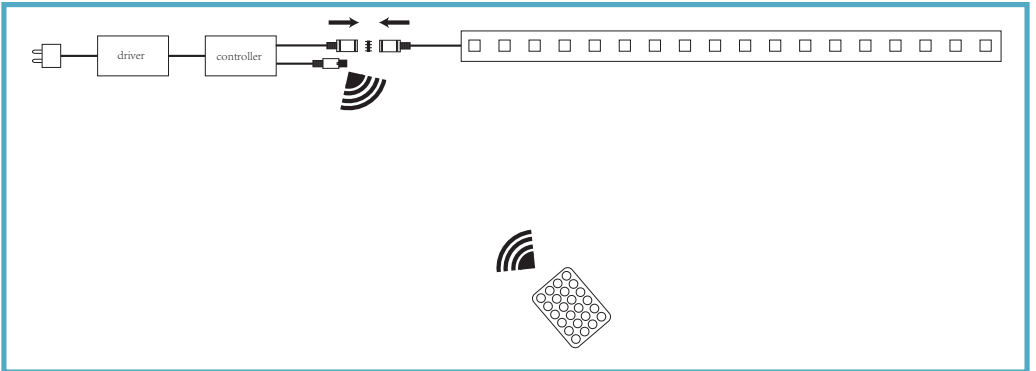

2) Connect the LED strip to the IR Controller by carefully inserting the 4 pin connector into each female input, aligning the arrows on each side. Connect the IR controller to an appropriate driver.