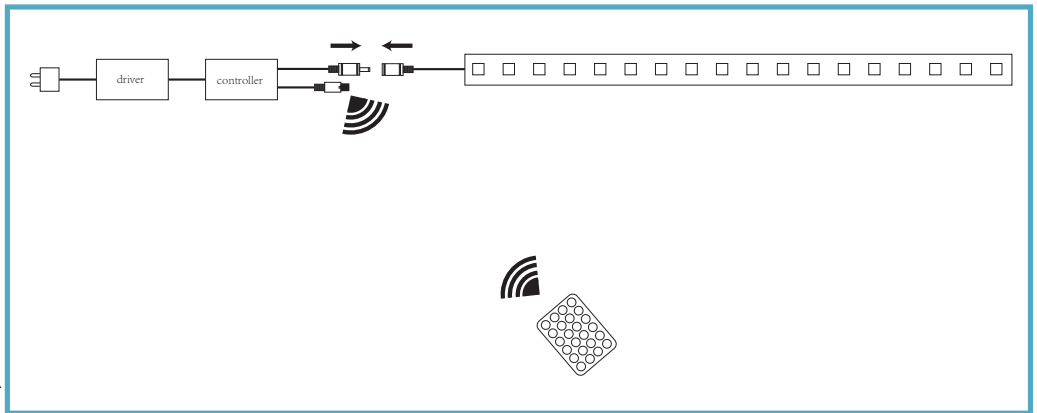

2) Connect the LED strip to the dimming controller. Connect the dimming controller to an appropriate driver.