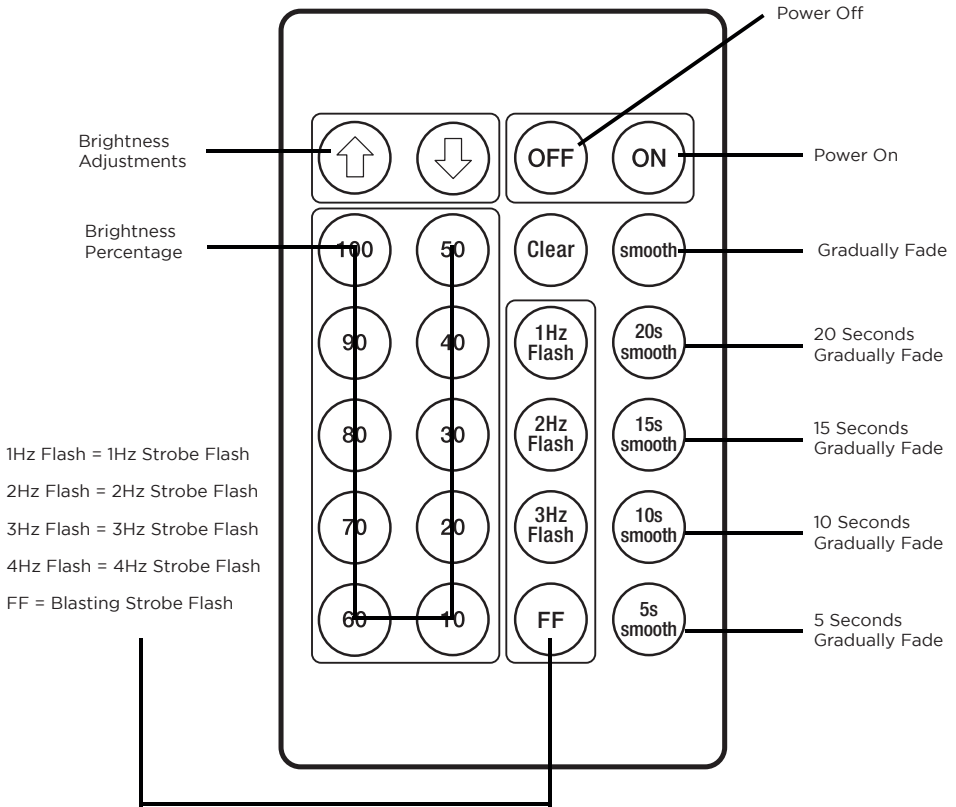

Remote Interface:

Remote Control Specifications:

Working Temperature	-20 to -60°C
Size	84x51x7mm
Output Current	<6A
Static Power Consumption	<1W
Input Voltage	DC5-24V
IR Size	60x35x21mm