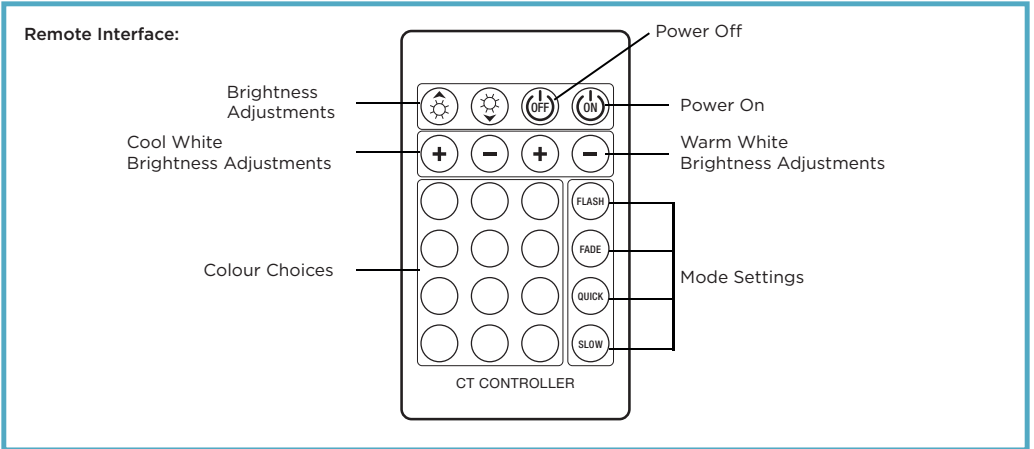

Package includes:

- 1 x Ambient CCT LED Lighting Controller
- 1 x Remote
- 1 x CR2032 Battery For Remote
- 1 x Manual

Safety:

- Installation of this LED controller should only be carried out by a qualified electrician or competent person to the latest Building and current IEE Wiring Regulations (BS7671).
- Please isolate mains prior to installation/maintenance.
- Check the total load on the circuit (including when this product is fitted) does not exceed the rating of the circuit cable, fuse or circuit breaker.
- Please note the IP (Ingress of Protection) rating of this product when deciding the location for installation.
- This product is IP20 rated, for internal use only.

Product Code	781296
Driver Size (mm) Remote Size (mm)	49x21x36 84x51x7
Cable Length	13cm
Voltage	12-24V
Working Temperature	-20 to +60°C

Maximum Wattage	72W (12V) 144W (24V)
Max Load	2A for each colour
Lifespan	7500 Hours
Material	PC
IP Rating	IP20
Warranty	1 Year