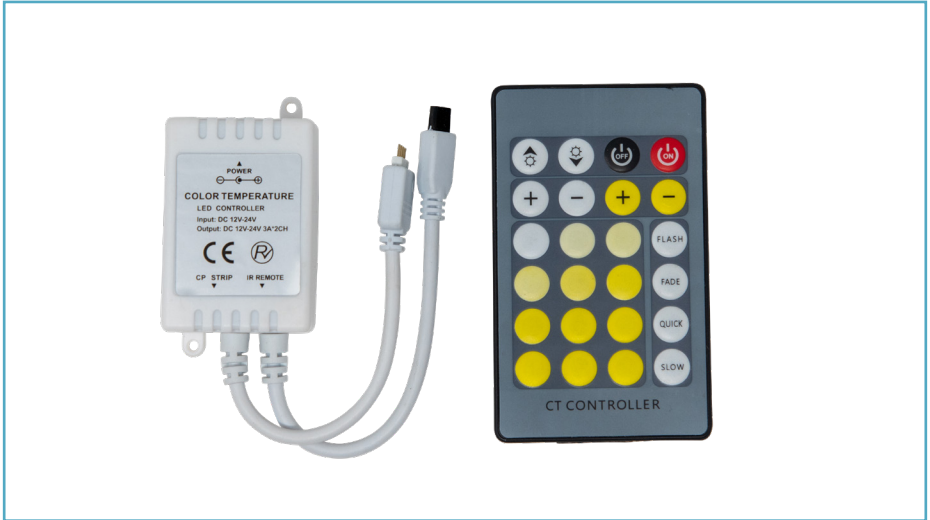

TIME LED[®]

Ambient CCT LED Lighting Controller With Remote

Installation and Operating Instructions

Read and follow instructions before operating your CCT LED Controller with Remote.
Save this manual for future reference.

Package includes:

- 1 x Ambient CCT LED Lighting Controller
- 1 x Remote
- 1 x CR2032 Battery For Remote
- 1 x Manual

Safety:

- Installation of this LED controller should only be carried out by a qualified electrician or competent person to the latest Building and current IEE Wiring Regulations (BS7671).
- Please isolate mains prior to installation/maintenance.
- Check the total load on the circuit (including when this product is fitted) does not exceed the rating of the circuit cable, fuse or circuit breaker.
- Please note the IP (Ingress of Protection) rating of this product when deciding the location for installation.
- This product is IP20 rated, for internal use only.

Product Code	781296
Driver Size (mm) Remote Size (mm)	49x21x36 84x51x7
Cable Length	13cm
Voltage	12-24V
Working Temperature	-20 to +60°C

Maximum Wattage	72W (12V) 144W (24V)
Max Load	2A for each colour
Lifespan	7500 Hours
Material	PC
IP Rating	IP20
Warranty	1 Year