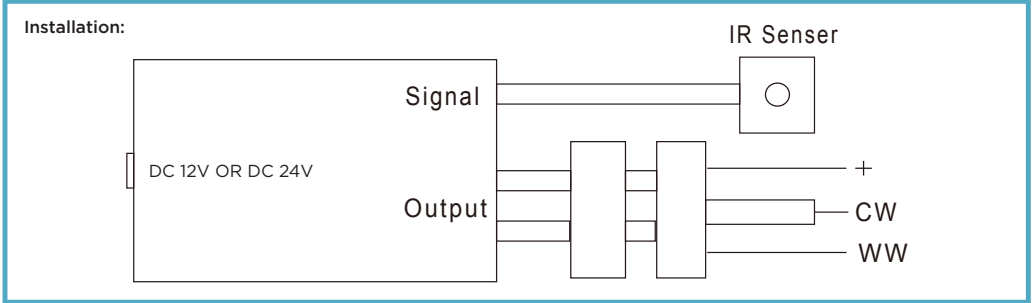

Package includes:

- 1 x Ambient CCT LED Lighting Controller
- 1 x Remote
- 1 x CR2032 Battery For Remote
- 1 x Manual

Safety:

- Installation of this LED controller should only be carried out by a qualified electrician or competent person to the latest Building and current IEE Wiring Regulations (BS7671).
- Please isolate mains prior to installation/maintenance.
- Check the total load on the circuit (including when this product is fitted) does not exceed the rating of the circuit cable, fuse or circuit breaker.
- Please note the IP (Ingress of Protection) rating of this product when deciding the location for installation.
- This product is IP20 rated, for internal use only.

Product Code	781296
Driver Size (mm) Remote Size (mm)	49x21x36 84x51x7
Cable Length	13cm
Voltage	12-24V
Working Temperature	-20 to +60°C

Maximum Wattage	72W (12V) 144W (24V)
Max Load	2A for each colour
Lifespan	7500 Hours
Material	PC
IP Rating	IP20
Warranty	1 Year