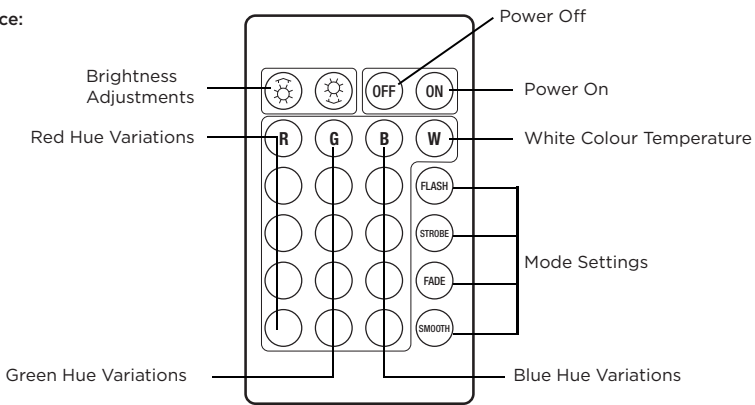

Remote Interface:

Cleaning:

- Do not use any chemical or abrasive cleaners.
- Clean product with a soft, dry cloth.

Warranty:

- This product is warranted to be free of defects in materials, design and workmanship for 1 year from the date of purchase (conditions apply, please see TIME LED website for further details). If a suspected fault should develop in this time, please contact us via the address on the front.

Recycling Advice:

Waste Electrical products should not be disposed of with household waste. Please recycle where facilities exist. Check with your local authority or retailer for recycling advice.

Full Technical specification available upon request. Contact info@timeled.co.uk for PDF.