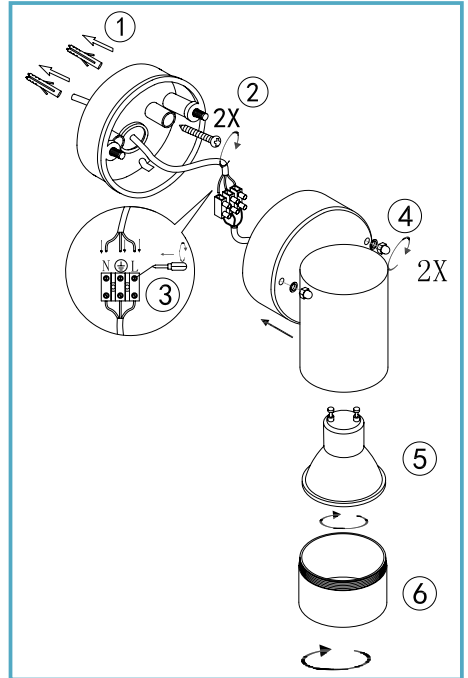

- 1 x Fixed Spotlight (12cm)
- 1 x Manual

Safety:

- Before installation or maintenance, isolate the main electrical supply for the appropriate circuit at the fuse board.
- Check that the total load on the circuit (including when this luminaire is fitted) does not exceed the rating of the circuit cable, fuse or circuit breaker.
- This luminaire is not suitable for bathroom areas of high steam or heat.
- The light should be mounted onto a secure surface.
- The entire unit may get hot whilst on for a period of time.
- This product is IP54 rated and suitable for external applications.

Bradbourne Point, Bradbourne Drive, Tilbrook, Milton Keynes, Buckinghamshire MK7 8AT

T: +44 (0)1908 271155 F: +44 (0)1908 640017 E: info@timeled.co.uk W: www.timeled.co.uk

Product Code	781487 781494 781500
Size (mm)	93x85x118
Lamp	GU10
IP Rating	IP54

Material	201 Stainless Steel (781487-781494) Aluminium (781500)
Dimmable	No
Voltage/Hertz	220-240V 50/60Hz
Warranty	2 Years

Instructions for new installations:

- 1) Remove mounting box from the product and attach safely to a wall using the screws provided (1,2).
- 2) Correctly identify the wires and connect to the block inside the product (3), ensuring the connections are tight and no loose strands have been left out of the connection block.
- 3) Fit the product back onto the mounting box and refit washers and dome nuts (4), tighten to secure.
- 4) Insert a GU10 lamp into the fitting (5).
- 5) Screw the unit back over the GU10 lamp (6), ensure all fixings are tight to maintain IP protection.