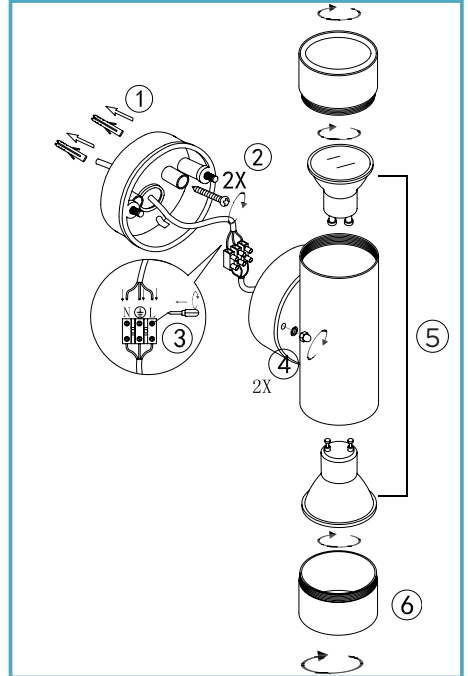

- 1 x GU10 Up/Down Spotlight (16cm)
- 1 x Manual

Safety:

- Before installation or maintenance, isolate the main electrical supply for the appropriate circuit at the fuse board.
- Check that the total load on the circuit (including when this luminaire is fitted) does not exceed the rating of the circuit cable, fuse or circuit breaker.
- This luminaire is not suitable for bathroom areas of high steam or heat.
- The light should be mounted onto a secure surface.
- The entire unit may get hot whilst on for a period of time.
- This product is IP54 rated and suitable for external applications.

Bradbourne Point, Bradbourne Drive, Tilbrook, Milton Keynes, Buckinghamshire MK7 8AT

T: +44 (0)1908 271155 F: +44 (0)1908 640017 E: info@timeled.co.uk W: www.timeled.co.uk

Product Code	781517 781524 781531
Size (mm)	93x85x155
Lamp	GU10
IP Rating	IP54

Material	201 Stainless Steel (781517-781524) Aluminium (781531)
Dimmable	No
Voltage/Hertz	220-240V 50/60Hz
Warranty	2 Years

Instructions for new installations:

- 1) Remove mounting box from the product and attach safely to a wall using the screws provided (1,2).
- 2) Correctly identify the wires and connect to the block inside the product (3), ensuring the connections are tight and no loose strands have been left out of the connection block.
- 3) Fit the product back onto the mounting box and refit washers and dome nuts (4), tighten to secure.
- 4) Insert a GU10 lamp into each fitting (5).
- 5) Screw the units back over the GU10 lamps (6), ensure all fixings are tight to maintain IP protection.