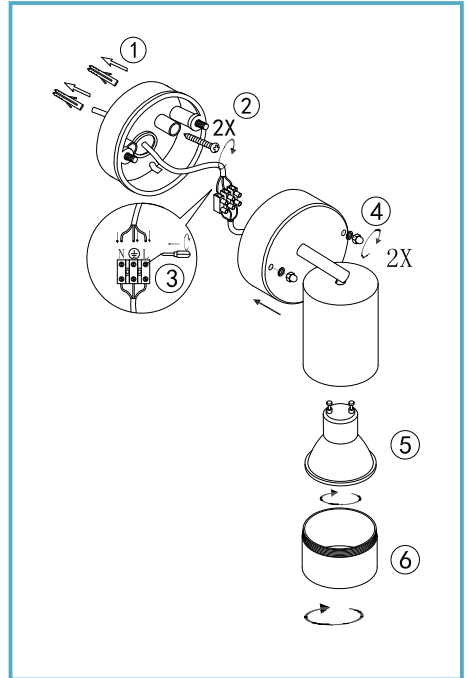

- 1 x GU10 Adjustable Spotlight (15cm)
- 1 x Manual

Safety:

- Before installation or maintenance, isolate the main electrical supply for the appropriate circuit at the fuse board.
- Check that the total load on the circuit (including when this luminaire is fitted) does not exceed the rating of the circuit cable, fuse or circuit breaker.
- This luminaire is not suitable for bathroom areas of high steam or heat.
- The light should be mounted onto a secure surface.
- The entire unit may get hot whilst on for a period of time.
- This product is IP54 rated and suitable for external applications.

Bradbourne Point, Bradbourne Drive, Tilbrook, Milton Keynes, Buckinghamshire MK7 8AT

T: +44 (0)1908 271155 F: +44 (0)1908 640017 E: info@timeled.co.uk W: www.timeled.co.uk

Product Code	781548 781555 781562
Size (mm)	93x85x145
Lamp	GU10
IP Rating	IP54

Material	201 Stainless Steel (781548-781555) Aluminium (781562)
Dimmable	No
Voltage/Hertz	220-240V 50/60Hz
Warranty	2 Years

Instructions for new installations:

- 1) Remove mounting box from the product and attach safely to a wall using the screws provided (1,2).
- 2) Correctly identify the wires and connect to the block inside the product (3), ensuring the connections are tight and no loose strands have been left out of the connection block.
- 3) Fit the product back onto the mounting box and refit washers and dome nuts (4), tighten to secure.
- 4) Remove unit cover and insert a GU10 lamp into the fitting (5).
- 5) Screw the unit cover back over the GU10 lamp (6), ensure all fixings are tight to maintain IP protection.