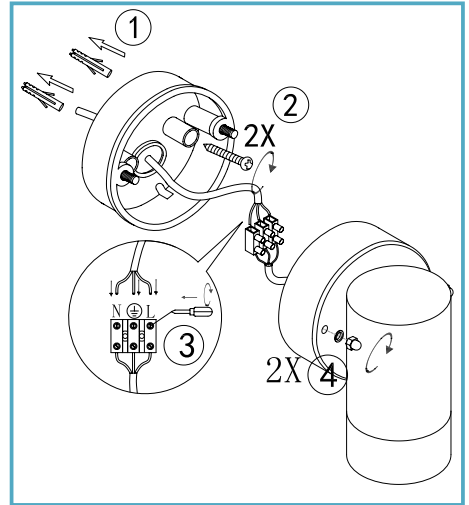

- 1 x Brushed Chrome 4W LED Fixed Spotlight
- 1 x Manual

Safety:

- Before installation or maintenance, isolate the main electrical supply for the appropriate circuit at the fuse board.
- Check that the total load on the circuit (including when this luminaire is fitted) does not exceed the rating of the circuit cable, fuse or circuit breaker.
- This luminaire is not suitable for bathroom areas of high steam or heat.
- The light should be mounted onto a secure surface.
- The entire unit may get hot whilst on for a period of time.
- This product is IP54 rated and suitable for external applications.

Bradbourne Point, Bradbourne Drive, Tilbrook, Milton Keynes, Buckinghamshire MK7 8AT

T: +44 (0)1908 271155 F: +44 (0)1908 640017 E: info@timeled.co.uk W: www.timeled.co.uk

Product Code	781579
Size (mm)	93x85x118
Lamp	SMD
Watts	4W
Equivalent Watts	32W
Lumens	200lm
Beam Angle	120°
IP Rating	IP54

2) Correctly identify the wires and connect to the block inside the product (3), ensuring the connections are tight and no loose strands have been left out of the connection block.

3) Fit the product back onto the mounting box and refit washers and dome nuts (4), tighten to secure.