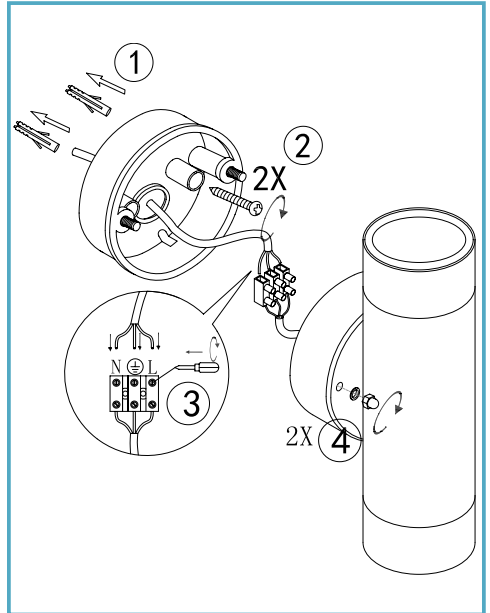

- 1 x Brushed Chrome 6W LED Up/Down Spotlight
- 1 x Manual

Safety:

- A qualified electrician **MUST** be consulted or employed for the installation of this luminaire. The installation of this product must comply with the current edition of IEE wiring regulations BS7671.
- Before installation or maintenance, isolate the main electrical supply for the appropriate circuit at the fuse board.
- Check that the total load on the circuit (including when this luminaire is fitted) does not exceed the rating of the circuit cable, fuse or circuit breaker.
- This luminaire is not suitable for bathroom areas of high steam or heat.
- This product is IP54 rated and suitable for external applications.
- The light should be mounted onto a secure surface.
- The entire unit may get hot whilst on for a period of time.

T: +44 (0)1908 271155 F: +44 (0)1908 640017 E: info@timeled.co.uk W: www.timeled.co.uk

Product Code	781586
Size (mm)	93x85x155
Lamp	SMD
Watts	6W
Equivalent Watts	48W
Lumens	390lm
Lifespan	15,000 hours
IP Rating	IP54

2) Correctly identify the wires and connect to the block inside the product (3), ensuring the connections are tight and no loose strands have been left out of the connection block.

3) Fit the product back onto the mounting box and refit washers and dome nuts (4), tighten to secure.