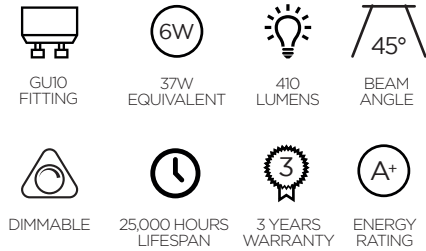

CAPITAL 6W GU10 LED COOL WHITE DIMMABLE LAMP

SPECIFICATION SHEET

PRODUCT CODE: 757819

The versatility of the TIME LED lamps comes into its own. These futureproof GU10 lamps are suitable for use as spotlights & downlights in numerous indoor commercial and domestic situations. Complete with an A+ energy efficient rating, the lamps are available in Cool White or Warm White colour temperatures. The range includes both non-dimmable and dimmable options; one with the latest COB (Chip-on-Board) technology.

SPECIFICATION

Product Code	757819
Fitting	GU10
Wattage	6W
Equivalent Wattage	37W
Lumens	410lm
Ra	80
Dimmable	Yes
Beam Angle	45°
Diameter	Ø50mm
Height	55mm
Lifespan	25,000 hours
Warranty	3 Years
Energy Consumption	6kWh/1000h
Voltage	220-240V
Energy Rating	A+
Material	Aluminium + PC
Packaging	Full Colour Box
IP Rating	IP20
Colour Tolerance	3.9
Power Factor	0.6
CCT	4000K