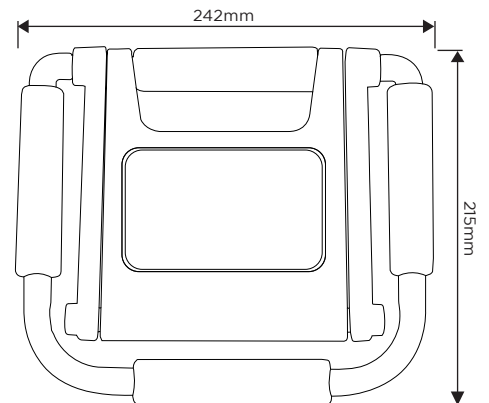

| | |
|----------------|-----------------|
| Product Code | 764107 |
| Lamp Type | SMD |
| Wattage | 10W |
| Lumens | 600lm |
| Dimmable | To 50% |
| Beam Angle | 110° |
| Length | 242mm |
| Width | 215mm |
| Depth | 25mm |
| Lifespan | 30,000 hours |
| Warranty | 3 Years |
| Ra | >80 |
| Energy Rating | A+ |
| Material | ABS/PC |
| Product Colour | Red |
| Packaging | Full Colour Box |
| IP Rating | IP54 |