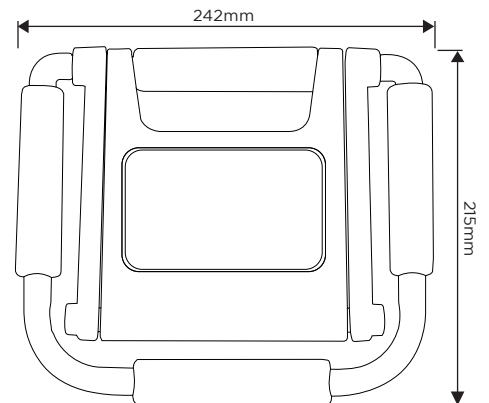

### SPECIFICATION

Product Code	764114
Lamp Type	SMD
Wattage	10W
Lumens	600lm
Dimmable	To 50%
Beam Angle	110°
Length	242mm
Width	215mm
Depth	25mm
Lifespan	30,000 hours
Warranty	3 Years
Ra	>80
Energy Rating	A+
Material	ABS/PC
Product Colour	Yellow
Packaging	Full Colour Box
IP Rating	IP54