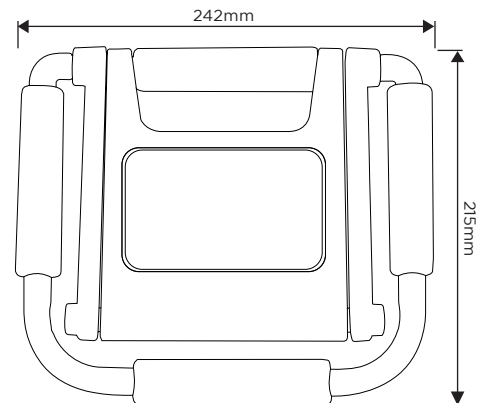

### SPECIFICATION

Product Code	764121
Lamp Type	SMD
Wattage	10W
Lumens	600lm
Dimmable	To 50%
Beam Angle	110°
Length	242mm
Width	215mm
Depth	25mm
Lifespan	30,000 hours
Warranty	3 Years
Ra	>80
Energy Rating	A+
Material	ABS/PC
Product Colour	Green
Packaging	Full Colour Box
IP Rating	IP54