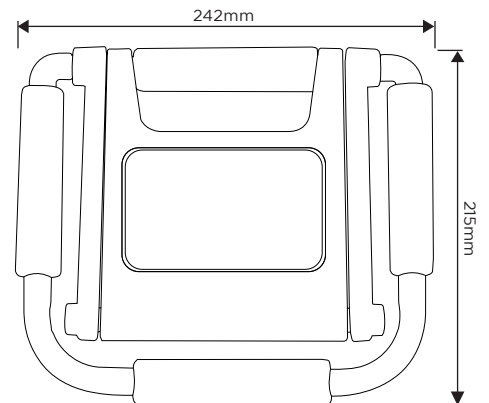

### SPECIFICATION

Product Code	765760
Lamp Type	SMD
Wattage	10W
Lumens	600lm
Dimmable	To 50%
Beam Angle	110°
Length	242mm
Width	215mm
Depth	25mm
Lifespan	30,000 hours
Warranty	3 Years
Ra	>80
Energy Rating	A+
Material	ABS/PC
Product Colour	Black
Packaging	Full Colour Box
IP Rating	IP54