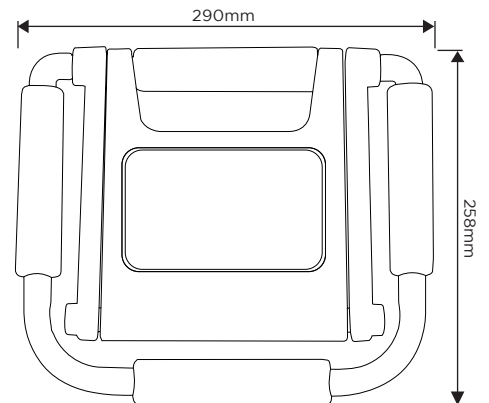

- Two light settings 100% and 50%
- Soft grip handle for easy carrying
- Splash proof (IP54) for indoor and outdoor use
- Folds flat for convenient storage and transportation
- Adjustable for specific lighting positions
- Up to 5 hours of illumination (dependant on setting)

Product Code	766668
Lamp Type	SMD
Wattage	20W
Lumens	1200lm
Dimmable	To 50%
Beam Angle	110°
Length	290mm
Width	258mm
Depth	30mm
Lifespan	30,000 hours
Warranty	3 Years
Ra	>80
Energy Rating	A+
Material	ABS/PC
Product Colour	Black
Packaging	Full Colour Box
IP Rating	IP54