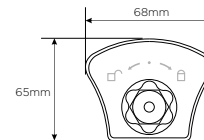

Product code	303210	Voltage	170-265V
Lamp Type	SMD	Power	75W
Wattage	75W	Ra	80
Equivalent wattage	600W	Lumens per Watt	120lm/W
Lumens	9000lm	Colour tolerance	<6
Driver included	Driver Inside	Power factor	0.9
Dimmable	No	Hertz	50Hz
Beam Angle	120°		
Length	1830mm		
Height	65mm		
Depth	68mm		
Weight	1000g		
Lifespan	30,000 Hours		
Warranty	3 Years		
Energy consumption	60kWh/1000h		
Input frequency	50Hz		
Energy rating	E		
Material	PC		
Packaging	Brown box, Black Print		
IP Rating	IP65		