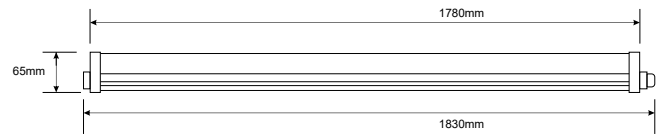

TIME LED®

ELEMENTS STORM BATTEN 6FT 75W - CONNECT

SPECIFICATION SHEET
PRODUCT CODE: 303210

BATTEN
LIGHT

75W
=600W

9000
LUMENS

IP65

SPECIFICATION

Product code	303210	Voltage	170-265V
Lamp Type	SMD	Power	75W
Wattage	75W	Ra	80
Equivalent wattage	600W	Lumens per Watt	120lm/W
Lumens	9000lm	Colour tolerance	<6
Driver included	Driver Inside	Power factor	0.9
Dimmable	No	Hertz	50Hz
Beam Angle	120°		
Length	1830mm		
Height	65mm		
Depth	68mm		
Weight	1000g		
Lifespan	30,000 Hours		
Warranty	3 Years		
Energy consumption	60kWh/1000h		
Input frequency	50Hz		
Energy rating	E		
Material	PC		
Packaging	Brown box, Black Print		
IP Rating	IP65		