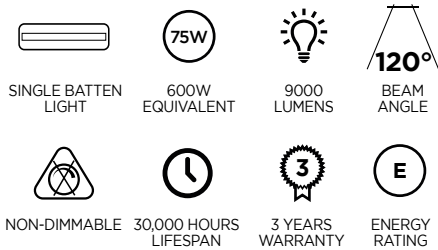

TIME LED®

ELEMENTS STORM BATTEN 6FT 75W - CONNECT

SPECIFICATION SHEET
PRODUCT CODE: 303210

BATTEN
LIGHT

75W
=600W

9000
LUMENS

IP65

SPECIFICATION

Product code	303210	Voltage	170-265V
Lamp Type	SMD	Power	75W
Wattage	75W	Ra	80
Equivalent wattage	600W	Lumens per Watt	120lm/W
Lumens	9000lm	Colour tolerance	<6
Driver included	Driver Inside	Power factor	0.9
Dimmable	No	Hertz	50Hz
Beam Angle	120°		
Length	1830mm		
Height	65mm		
Depth	68mm		
Weight	1000g		
Lifespan	30,000 Hours		
Warranty	3 Years		
Energy consumption	60kWh/1000h		
Input frequency	50Hz		
Energy rating	E		
Material	PC		
Packaging	Brown box, Black Print		
IP Rating	IP65		