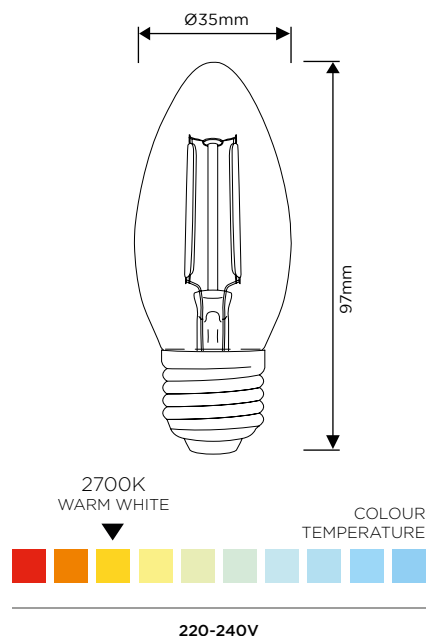

TIME LED®

NATIVE 2W CANDLE LED FILAMENT LAMP E27

SPECIFICATION SHEET

PRODUCT CODE: 750445

Evoke the soft glow of candlelight with these elegant, candle-shaped LED lamps. Producing a warm white glow, this future-proof LED technology guarantees a 25,000-hour lifespan; that's equivalent to three years' continuous light. This delicate lamp is suitable for decorative use in pendant, wall, floor and table light fittings.

SPECIFICATION

Product Code	750445
Fitting	E27 Edison Screw (ES)
Lamp Type	C37 Candle
Wattage	2W
Equivalent Wattage	22W
Lumens	200lm
Ra	80
Dimmable	No
Beam Angle	360°
Diameter	Ø35mm
Height	97mm
Lifespan	25,000 hours
Warranty	3 Years
Energy Consumption	2kWh/1000h
Voltage	220-240V
Energy Rating	A++
Material	Glass
Packaging	Full Colour Box
IP Rating	IP20
Colour Tolerance	1.8
Power Factor	0.45
CCT	2700K