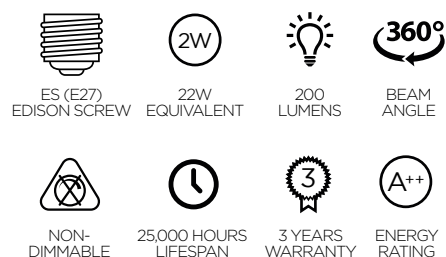

TIME LED®

NATIVE 2W CANDLE LED FILAMENT LAMP E27

SPECIFICATION SHEET

PRODUCT CODE: 750445

Evoke the soft glow of candlelight with these elegant, candle-shaped LED lamps. Producing a warm white glow, this future-proof LED technology guarantees a 25,000-hour lifespan; that's equivalent to three years' continuous light. This delicate lamp is suitable for decorative use in pendant, wall, floor and table light fittings.

SPECIFICATION

Product Code	750445
Fitting	E27 Edison Screw (ES)
Lamp Type	C37 Candle
Wattage	2W
Equivalent Wattage	22W
Lumens	200lm
Ra	80
Dimmable	No
Beam Angle	360°
Diameter	Ø35mm
Height	97mm
Lifespan	25,000 hours
Warranty	3 Years
Energy Consumption	2kWh/1000h
Voltage	220-240V
Energy Rating	A++
Material	Glass
Packaging	Full Colour Box
IP Rating	IP20
Colour Tolerance	1.8
Power Factor	0.45
CCT	2700K