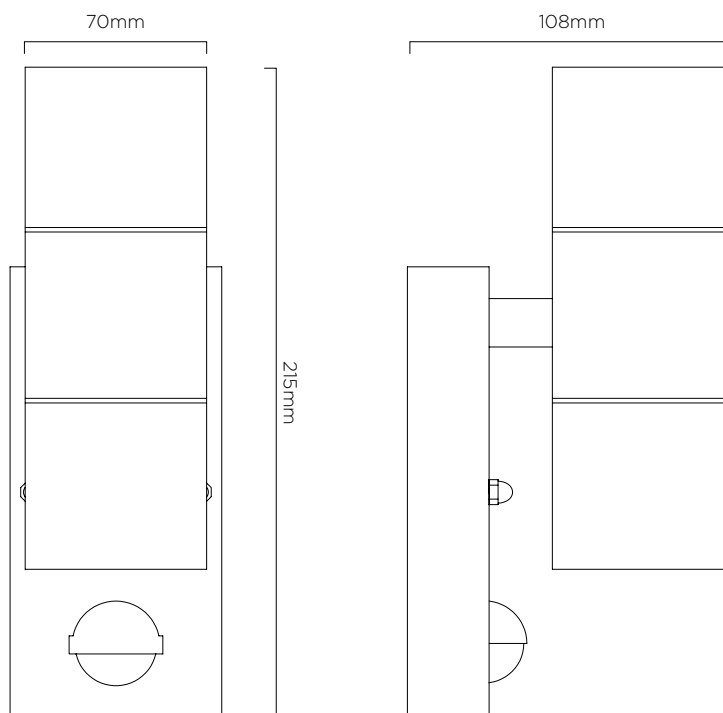

### SPECIFICATION SHEET

PRODUCT CODE: 312021

Outdoor up/down wall light with GU10 fittings and PIR sensor. Ideal for illuminating walkways, porches and sitting areas. This lighting creates a relaxing atmosphere.

GU10

2x 35W Max  
WATTAGE

20,000 HOURS  
LIFESPAN

2 YEARS  
WARRANTY

GU10

2x  
35W  
MAX

WALL  
SPOTLIGHT

IP54

### SPECIFICATION

Product Code	312021
Wattage	2x 35W Max
Lamp Type	Wall Spotlight
Fitting	GU10
Diameter/Width	70mm
Depth	108mm
Height	215mm
Lifespan	20,000hrs
Warranty	2 years
IP Rating	IP54
Material	201 Stainless Steel
Packaging	White Box + Colour Label
Hertz (Hz)	50/60Hz
Voltage	220-240V
Weight	1kg
Input Frequency	50/60Hz