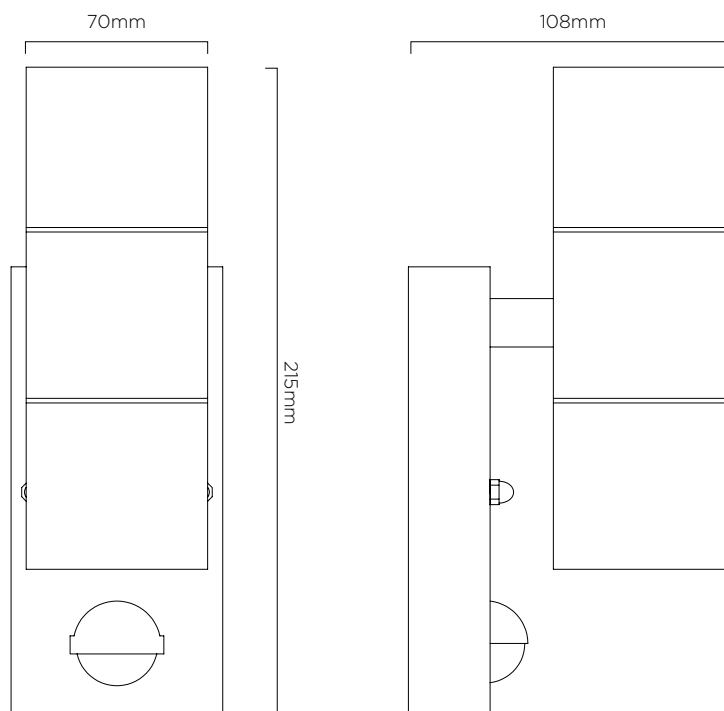

### SPECIFICATION SHEET

PRODUCT CODE: 312038

Outdoor up/down wall light with GU10 fittings and PIR sensor. Ideal for illuminating walkways, porches and sitting areas. This lighting creates a relaxing atmosphere.

GU10

2x 35W Max  
WATTAGE

20,000 HOURS  
LIFESPAN

2 YEARS  
WARRANTY

GU10

2x  
35W  
MAX

WALL  
SPOTLIGHT

IP54

### SPECIFICATION

Product Code	312038
Wattage	2x 35W Max
Lamp Type	Wall Spotlight
Fitting	GU10
Diameter/Width	70mm
Depth	108mm
Height	215mm
Lifespan	20,000hrs
Warranty	2 years
IP Rating	IP54
Material	201 Stainless Steel
Packaging	White Box + Colour Label
Hertz (Hz)	50/60Hz
Voltage	220-240V
Weight	1kg
Input Frequency	50/60Hz