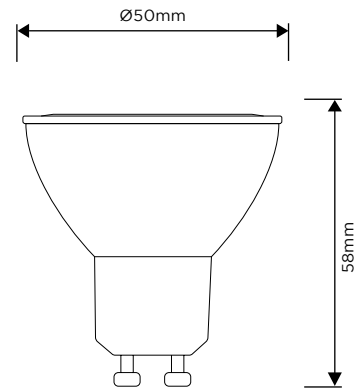

TIME LED®

CAPITAL 4W GU10 LED COOL WHITE NON-DIMMABLE BULB (X5)

SPECIFICATION SHEET
PRODUCT CODE: 757888

SPECIFICATION

Product Code	757888
Fitting	GU10
Wattage	4W
Equivalent Wattage	30W
Lumens	350lm
Ra	80
Dimmable	No
Beam Angle	120°
Diameter	Ø50mm
Height	58mm
Lifespan	25,000 hours
Warranty	3 Years
Energy Consumption	4kWh/1000h
Voltage	220-240V
Energy Rating	E
Material	Aluminium + PC
Packaging	Full Colour Box
IP Rating	IP20
Colour Tolerance	<6
Power Factor	0.4
CCT	4000K