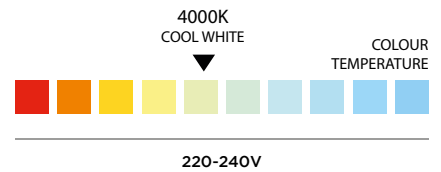

TIME LED®

CAPITAL 4W GU10 LED COOL WHITE NON-DIMMABLE BULB (X5)

SPECIFICATION SHEET
PRODUCT CODE: 757888

SPECIFICATION

Product Code	757888
Fitting	GU10
Wattage	4W
Equivalent Wattage	30W
Lumens	350lm
Ra	80
Dimmable	No
Beam Angle	120°
Diameter	Ø50mm
Height	58mm
Lifespan	25,000 hours
Warranty	3 Years
Energy Consumption	4kWh/1000h
Voltage	220-240V
Energy Rating	E
Material	Aluminium + PC
Packaging	Full Colour Box
IP Rating	IP20
Colour Tolerance	<6
Power Factor	0.4
CCT	4000K