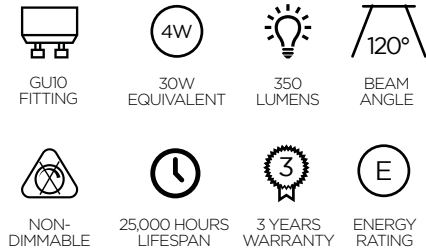

TIME LED®

CAPITAL 4W GU10 LED COOL WHITE NON-DIMMABLE BULB (X5)

SPECIFICATION SHEET
PRODUCT CODE: 757888

SPECIFICATION

Product Code	757888
Fitting	GU10
Wattage	4W
Equivalent Wattage	30W
Lumens	350lm
Ra	80
Dimmable	No
Beam Angle	120°
Diameter	Ø50mm
Height	58mm
Lifespan	25,000 hours
Warranty	3 Years
Energy Consumption	4kWh/1000h
Voltage	220-240V
Energy Rating	E
Material	Aluminium + PC
Packaging	Full Colour Box
IP Rating	IP20
Colour Tolerance	<6
Power Factor	0.4
CCT	4000K