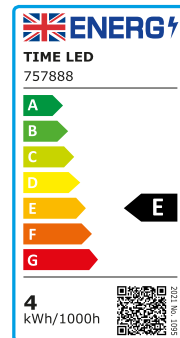

TIME LED®

CAPITAL 4W GU10 LED COOL WHITE NON-DIMMABLE BULB (X5)

SPECIFICATION SHEET
PRODUCT CODE: 757888

SPECIFICATION

Product Code	757888
Fitting	GU10
Wattage	4W
Equivalent Wattage	30W
Lumens	350lm
Ra	80
Dimmable	No
Beam Angle	120°
Diameter	Ø50mm
Height	58mm
Lifespan	25,000 hours
Warranty	3 Years
Energy Consumption	4kWh/1000h
Voltage	220-240V
Energy Rating	E
Material	Aluminium + PC
Packaging	Full Colour Box
IP Rating	IP20
Colour Tolerance	<6
Power Factor	0.4
CCT	4000K