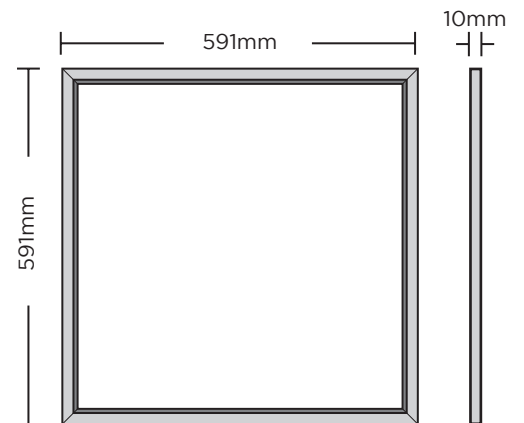

TIME LED is part of Pitacs Limited

Bradbourne Point, Bradbourne Drive, Tilbrook, Milton Keynes, Buckinghamshire MK7 8AT
T: +44 (0)1908 271155 F: +44 (0)1908 640017 E: info@timeled.co.uk W: www.timeled.co.uk

SPEC_768976_V3_APR2022