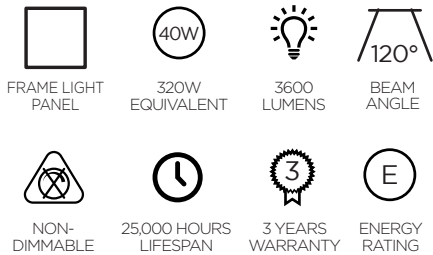

TIME LED®

UTILITY 40W LED LIGHT PANEL NON-DIMMABLE IN COOL WHITE

SPECIFICATION SHEET

PRODUCT CODE: 768976

SPECIFICATION

Product code	768976
Bulb Type	SMD
Wattage	40W
Lumens	3600lm
Dimmable	No
Includes Driver	Yes
Beam Angle	120°
Length	591mm
Width	591mm
Depth	10mm
Lifespan	25,000 hours
Warranty	3 Years
Energy consumption	40kWh/1000h
Input Frequency	50/60Hz
Energy rating	E
Material	Aluminium and PC
Packaging	Brown Box
IP Rating	IP20