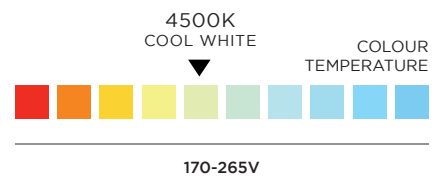

TIME LED is part of Pitacs Limited

Bradbourne Point, Bradbourne Drive, Tilbrook, Milton Keynes, Buckinghamshire MK7 8AT
T: +44 (0)1908 271155 F: +44 (0)1908 640017 E: info@timeled.co.uk W: www.timeled.co.uk

SPEC_768976_V3_APR2022