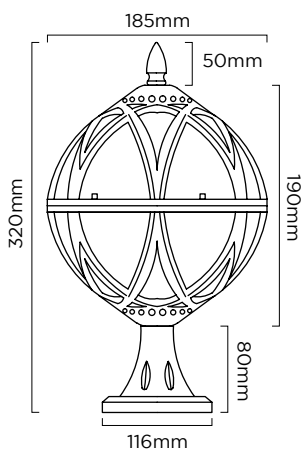

TIME LED®

LANDSCAPE SENTRY GARDEN LAMP

SPECIFICATION SHEET

PRODUCT CODE:

303272 / 303289 / 303296 BLACK
303302 / 303319 / 303326 BRONZE

The outdoor garden Sentry Lamp is a traditional decorative design with clear glass. It is available in black and bronze finish with small, medium and large size options.

The electric LED light is suitable for all landscapes, patios and entrances. It is IP44 rated. Sentry Lamps for elegant and efficient exterior lighting.

ES/E27
FITTING

IP54
RATING

1
YEAR
WARRANTY

SPECIFICATION - SMALL

Product code	303272 / 303302
Fitting	ES Edison Screw (E27)
Wattage	60W MAX
Dimmable	No
CCT	No
Diameter	Ø176mm
Height	322mm
Warranty	1 Year
Input frequency	50/60Hz
Voltage	220-240V
Material	Aluminium + Glass
Packaging	Foam + Colour Box
IP Rating	IP54

Products: 303272 / 303302

SPECIFICATION - MEDIUM

Product code	303289 / 303319
Fitting	ES Edison Screw (E27)
Wattage	60W MAX
Dimmable	No
CCT	No
Diameter	Ø216mm
Height	374mm
Warranty	1 Year
Input frequency	50/60Hz
Voltage	220-240V
Material	Aluminium + Glass
Packaging	Foam + Colour Box
IP Rating	IP54

Products: 303289 / 303319

SPECIFICATION - LARGE

Product code	303296 / 303326
Fitting	ES Edison Screw (E27)
Wattage	60W MAX
Dimmable	No
CCT	No
Diameter	Ø274mm
Height	465mm
Warranty	1 Year
Input frequency	50/60Hz
Voltage	220-240V
Material	Aluminium + Glass
Packaging	Foam + Colour Box
IP Rating	IP54

Products: 303296 / 303326

TIME LED is the Lighting Division of Pitacs Limited

Bradbourne Point, Bradbourne Drive, Tilbrook, Milton Keynes, Buckinghamshire MK7 8AT

T: +44 (0)1908 271155 F: +44 (0)1908 640017 E: info@TIMELED.co.uk W: www.TIMELED.co.uk

SPEC_SENTRY_V1_0422