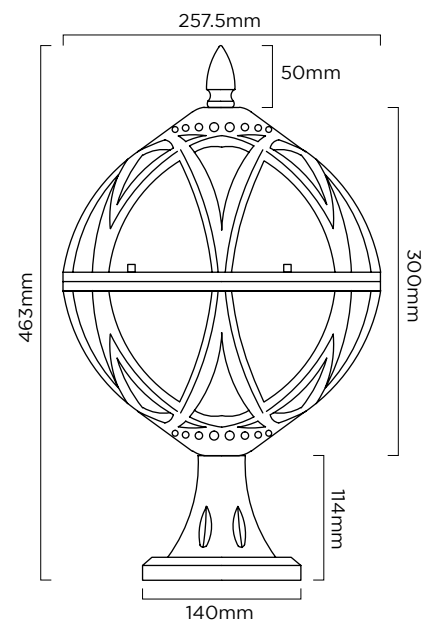

TIME LED®

LANDSCAPE SENTRY GARDEN LAMP

SPECIFICATION SHEET

PRODUCT CODE:

303272 / 303289 / 303296 BLACK
303302 / 303319 / 303326 BRONZE

The outdoor garden Sentry Lamp is a traditional decorative design with clear glass. It is available in black and bronze finish with small, medium and large size options.

The electric LED light is suitable for all landscapes, patios and entrances. It is IP44 rated. Sentry Lamps for elegant and efficient exterior lighting.

ES/E27
FITTING

IP54
RATING

1
YEAR
WARRANTY

SPECIFICATION - SMALL

Product code	303272 / 303302
Fitting	ES Edison Screw (E27)
Wattage	60W MAX
Dimmable	No
CCT	No
Diameter	Ø176mm
Height	322mm
Warranty	1 Year
Input frequency	50/60Hz
Voltage	220-240V
Material	Aluminium + Glass
Packaging	Foam + Colour Box
IP Rating	IP54

Products: 303272 / 303302

SPECIFICATION - MEDIUM

Product code	303289 / 303319
Fitting	ES Edison Screw (E27)
Wattage	60W MAX
Dimmable	No
CCT	No
Diameter	Ø216mm
Height	374mm
Warranty	1 Year
Input frequency	50/60Hz
Voltage	220-240V
Material	Aluminium + Glass
Packaging	Foam + Colour Box
IP Rating	IP54

Products: 303289 / 303319

SPECIFICATION - LARGE

Product code	303296 / 303326
Fitting	ES Edison Screw (E27)
Wattage	60W MAX
Dimmable	No
CCT	No
Diameter	Ø274mm
Height	465mm
Warranty	1 Year
Input frequency	50/60Hz
Voltage	220-240V
Material	Aluminium + Glass
Packaging	Foam + Colour Box
IP Rating	IP54

Products: 303296 / 303326

TIME LED is the Lighting Division of Pitacs Limited

Bradbourne Point, Bradbourne Drive, Tilbrook, Milton Keynes, Buckinghamshire MK7 8AT

T: +44 (0)1908 271155 F: +44 (0)1908 640017 E: info@TIMELED.co.uk W: www.TIMELED.co.uk

SPEC_SENTRY_V1_0422