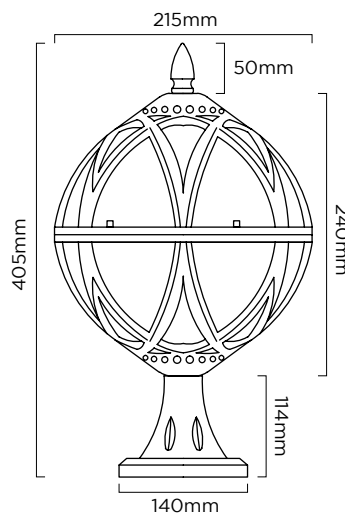

TIME LED®

LANDSCAPE SENTRY GARDEN LAMP

SPECIFICATION SHEET

PRODUCT CODE:

303272 / 303289 / 303296 BLACK
303302 / 303319 / 303326 BRONZE

The outdoor garden Sentry Lamp is a traditional decorative design with clear glass. It is available in black and bronze finish with small, medium and large size options.

The electric LED light is suitable for all landscapes, patios and entrances. It is IP44 rated. Sentry Lamps for elegant and efficient exterior lighting.

ES/E27
FITTING

IP54
RATING

1
YEAR
WARRANTY

SPECIFICATION - SMALL

Product code	303272 / 303302
Fitting	ES Edison Screw (E27)
Wattage	60W MAX
Dimmable	No
CCT	No
Diameter	Ø176mm
Height	322mm
Warranty	1 Year
Input frequency	50/60Hz
Voltage	220-240V
Material	Aluminium + Glass
Packaging	Foam + Colour Box
IP Rating	IP54

Products: 303272 / 303302

SPECIFICATION - MEDIUM

Product code	303289 / 303319
Fitting	ES Edison Screw (E27)
Wattage	60W MAX
Dimmable	No
CCT	No
Diameter	Ø216mm
Height	374mm
Warranty	1 Year
Input frequency	50/60Hz
Voltage	220-240V
Material	Aluminium + Glass
Packaging	Foam + Colour Box
IP Rating	IP54

Products: 303289 / 303319

SPECIFICATION - LARGE

Product code	303296 / 303326
Fitting	ES Edison Screw (E27)
Wattage	60W MAX
Dimmable	No
CCT	No
Diameter	Ø274mm
Height	465mm
Warranty	1 Year
Input frequency	50/60Hz
Voltage	220-240V
Material	Aluminium + Glass
Packaging	Foam + Colour Box
IP Rating	IP54

Products: 303296 / 303326

TIME LED is the Lighting Division of Pitacs Limited

Bradbourne Point, Bradbourne Drive, Tilbrook, Milton Keynes, Buckinghamshire MK7 8AT

T: +44 (0)1908 271155 F: +44 (0)1908 640017 E: info@TIMELED.co.uk W: www.TIMELED.co.uk

SPEC_SENTRY_V1_0422