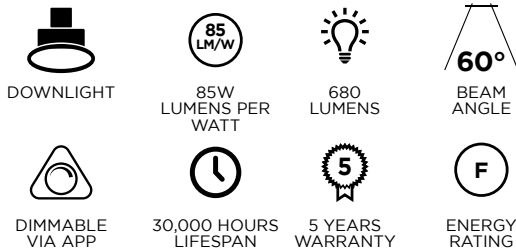

TIME LED®

PRESTIGE IQ 8W CCT SMART DOWNLIGHT

SPECIFICATION SHEET

PRODUCT CODE:
304163 (WiFi)
312045 (ZIGBEE)

The TIME LED IQ 8W Smart CCT Fire Rated Downlight is a truly versatile product giving the user full wireless control from their smart device. Featuring an impressive 680lm output. Available as Wifi or Zigbee connected smart light, control the colour temperature from 3000K to 6000K, Flicker Free smooth dimming, and on/off functions all from your smartphone or tablet via the Tuya app. Schedule On/Off activity, Group fittings together to create different zones and/or scenes. Easily share control among family members. Voice Control via Amazon Alexa and Google Assistant. On Google Play (Android™) or App Store® (Apple®).

SPECIFICATION

Product Code	304163(W) / 312045(Z)
Wattage	8W
Lumens	680lm
Lamp Type	Smart Downlight
Fitting	SMD
Diameter	Ø87mm
Depth/Width	45mm
Cut Out Size	65mm
Lifespan	30,000hrs
Beam Angle	60°
Colour Temp/Kelvin	3000K - 6000K
CCT	Smart CCT
Dimmable	Only via app
Warranty	5 years
Energy Rating	F
IP Rating	65 front
Material	Aluminium/Iron/Plastic
Packaging	Colour box
Fire Rated	30, 60, 90 minutes Approved to: BS 476-21: 1987