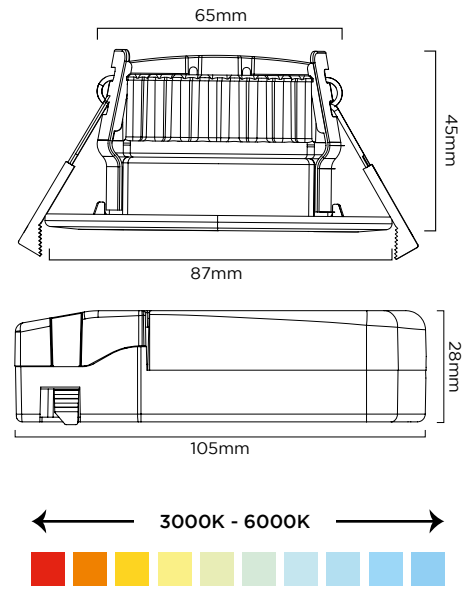

TIME LED is the Lighting Division of Pitacs Limited

Bradbourne Point, Bradbourne Drive, Tilbrook, Milton Keynes, Buckinghamshire MK7 8AT

T: +44 (0)1908 271155 F: +44 (0)1908 640017 E: info@TIMELED.co.uk W: www.TIMELED.co.uk

SPEC_304163-312045_V1_JUNE2022