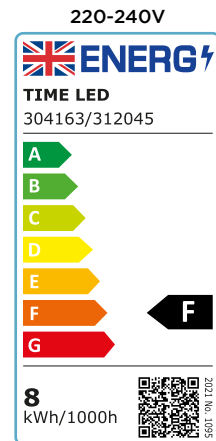

TIME LED®

PRESTIGE IQ 8W CCT SMART DOWNLIGHT

SPECIFICATION SHEET

PRODUCT CODE:
304163 (WiFi)
312045 (ZIGBEE)

The TIME LED IQ 8W Smart CCT Fire Rated Downlight is a truly versatile product giving the user full wireless control from their smart device. Featuring an impressive 680lm output. Available as Wifi or Zigbee connected smart light, control the colour temperature from 3000K to 6000K, Flicker Free smooth dimming, and on/off functions all from your smartphone or tablet via the Tuya app. Schedule On/Off activity, Group fittings together to create different zones and/or scenes. Easily share control among family members. Voice Control via Amazon Alexa and Google Assistant. On Google Play (Android™) or App Store® (Apple®).

SPECIFICATION

Product Code	304163(W) / 312045(Z)
Wattage	8W
Lumens	680lm
Lamp Type	Smart Downlight
Fitting	SMD
Diameter	Ø87mm
Depth/Width	45mm
Cut Out Size	65mm
Lifespan	30,000hrs
Beam Angle	60°
Colour Temp/Kelvin	3000K - 6000K
CCT	Smart CCT
Dimmable	Only via app
Warranty	5 years
Energy Rating	F
IP Rating	65 front
Material	Aluminium/Iron/Plastic
Packaging	Colour box
Fire Rated	30, 60, 90 minutes Approved to: BS 476-21: 1987

Driver Included	Yes
Current (A)	240mA
Hertz (Hz)	50/60Hz
Ra	80
Power	8W
Voltage	220-240V
Weight	0.25kg
Lumens per Watt	85lm/w
Energy Consumption	8kWh/1000h
Power Factor	>0.85
Input Frequency	50/60Hz
System	304163-WiFi IEEE 802.11 b/g/n (2.4Ghz only) 312045-Zigbee 3.0
Manufactured In Accordance To	BS EN 60598:2015, 2-1, 2-2
Acoustics Rated	ISO 10140-2:2010

TIME LED is the Lighting Division of Pitacs Limited

Bradbourne Point, Bradbourne Drive, Tilbrook, Milton Keynes, Buckinghamshire MK7 8AT

T: +44 (0)1908 271155 F: +44 (0)1908 640017 E: info@TIMELED.co.uk W: www.TIMELED.co.uk