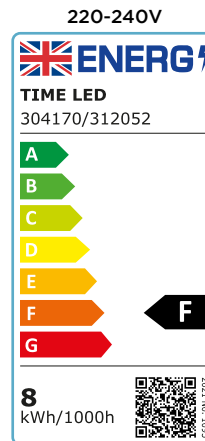

### SPECIFICATION SHEET

PRODUCT CODE:  
304170 (WiFi)  
312052 (ZIGBEE)

The TIME LED IQ 8W Smart RGBCW Fire Rated Downlight is a truly versatile product giving the user full wireless control from their smart device. Featuring an impressive 680lm output. Available as Wifi or Zigbee connected smart light, with full RGB colour mixing, and white light colour temperature from 3000K to 6000K, Flicker Free smooth dimming, on/off, and sound to light functions all from your smartphone or tablet via the Tuya app. Schedule On/Off activity, Group fittings together to create different zones and/or scenes. Easily share control among family members. Voice Control via Amazon Alexa and Google Assistant. On Google Play (Android™) or App Store® (Apple®).

### SPECIFICATION

Product Code	304170(W) / 312052(Z)
Wattage	8W
Lumens	680lm
Lamp Type	Smart Downlight
Fitting	SMD
Diameter	Ø87mm
Depth/Width	45mm
Cut Out Size	65mm
Lifespan	30,000hrs
Beam Angle	60°
Colour Temp/Kelvin	WW - 3000K CW - 6000K R - 620-630NM G - 460-465NM B - 520-530NM
CCT	Smart CCT & Full RGB Spectrum
Dimmable	Only via app
Warranty	5 years
Energy Rating	F
IP Rating	65 front
Material	Aluminium/Iron/Plastic
Packaging	Colour box

Fire Rated	30, 60, 90 minutes Approved to: BS 476-21: 1987
Driver Included	Yes
Current (A)	240mA (WHITE) 100mA (RGB)
Hertz (Hz)	50/60Hz
Ra	80
Power	8W
Voltage	220-240V
Weight	0.25kg
Lumens per Watt	85lm/w
Energy Consumption	8kWh/1000h
Power Factor	>0.85
Input Frequency	50/60Hz
System	<b>304170</b> -WiFi IEEE 802.11 b/g/n (2.4Ghz only) <b>312052</b> -Zigbee 3.0
Manufactured In Accordance To	BS EN 60598:2015, 2-1, 2-2
Acoustics Rated	ISO 10140-2:2010