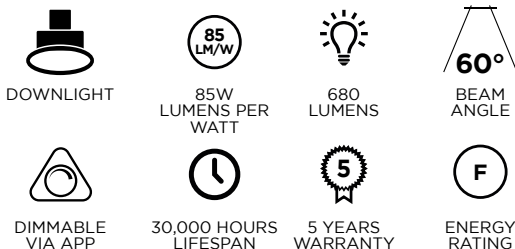

### SPECIFICATION SHEET

PRODUCT CODE:  
304170 (WiFi)  
312052 (ZIGBEE)

The TIME LED IQ 8W Smart RGBCW Fire Rated Downlight is a truly versatile product giving the user full wireless control from their smart device. Featuring an impressive 680lm output. Available as Wifi or Zigbee connected smart light, with full RGB colour mixing, and white light colour temperature from 3000K to 6000K, Flicker Free smooth dimming, on/off, and sound to light functions all from your smartphone or tablet via the Tuya app. Schedule On/Off activity, Group fittings together to create different zones and/or scenes. Easily share control among family members. Voice Control via Amazon Alexa and Google Assistant. On Google Play (Android™) or App Store® (Apple®).

### SPECIFICATION

Product Code	304170(W) / 312052(Z)
Wattage	8W
Lumens	680lm
Lamp Type	Smart Downlight
Fitting	SMD
Diameter	Ø87mm
Depth/Width	45mm
Cut Out Size	65mm
Lifespan	30,000hrs
Beam Angle	60°
Colour Temp/Kelvin	WW - 3000K CW - 6000K R - 620-630NM G - 460-465NM B - 520-530NM
CCT	Smart CCT & Full RGB Spectrum
Dimmable	Only via app
Warranty	5 years
Energy Rating	F
IP Rating	65 front
Material	Aluminium/Iron/Plastic
Packaging	Colour box