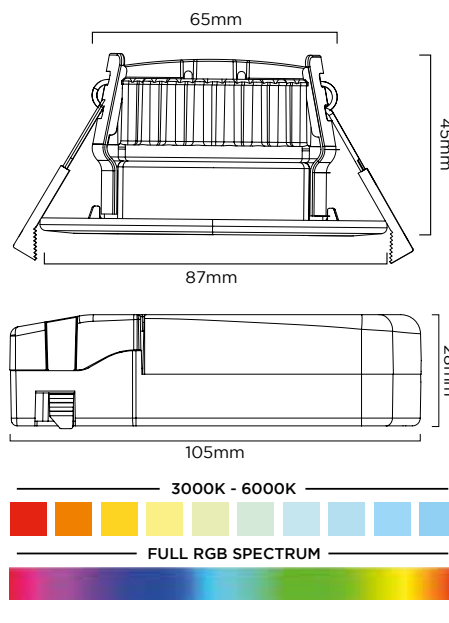

TIME LED is the Lighting Division of Pitacs Limited

Bradbourne Point, Bradbourne Drive, Tilbrook, Milton Keynes, Buckinghamshire MK7 8AT

T: +44 (0)1908 271155 F: +44 (0)1908 640017 E: info@TIMELED.co.uk W: www.TIMELED.co.uk

SPEC_304170-312052_V1_JUNE2022